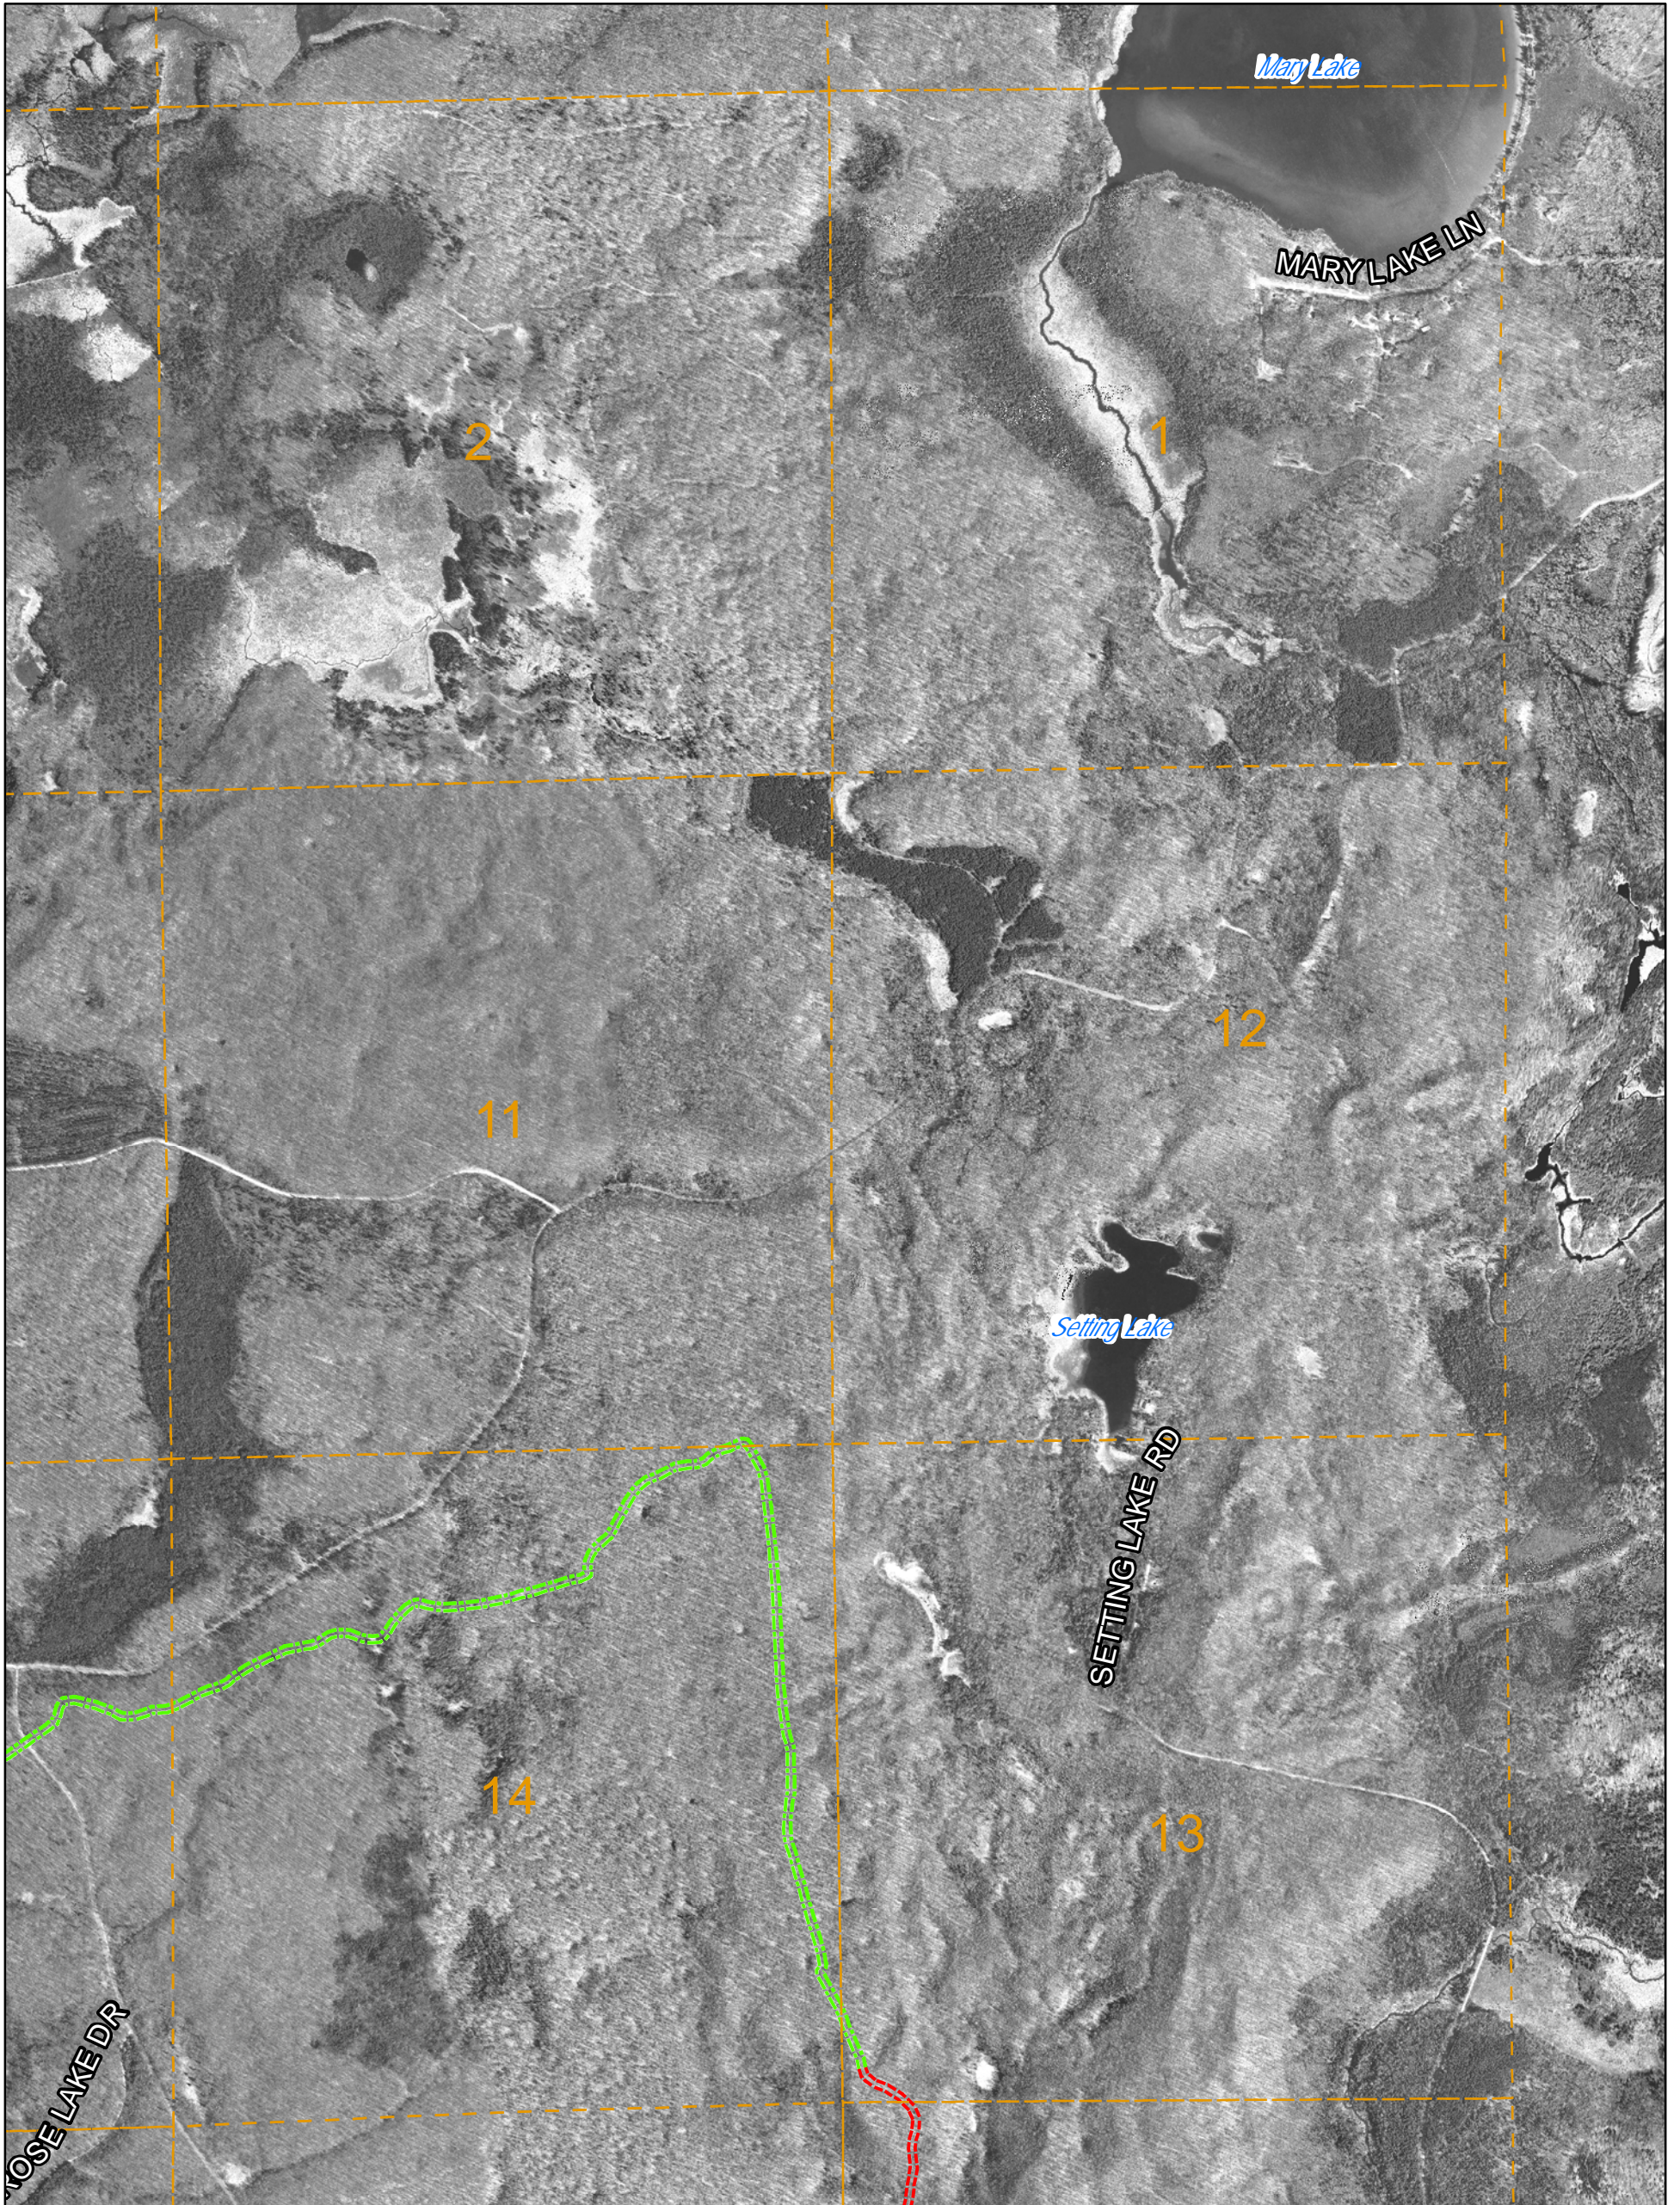

See Page 86

See Page 88

Legend

Snowmobile Trails

Confidence

High

Low

Intersections

1,700 850 0 1,700 Feet