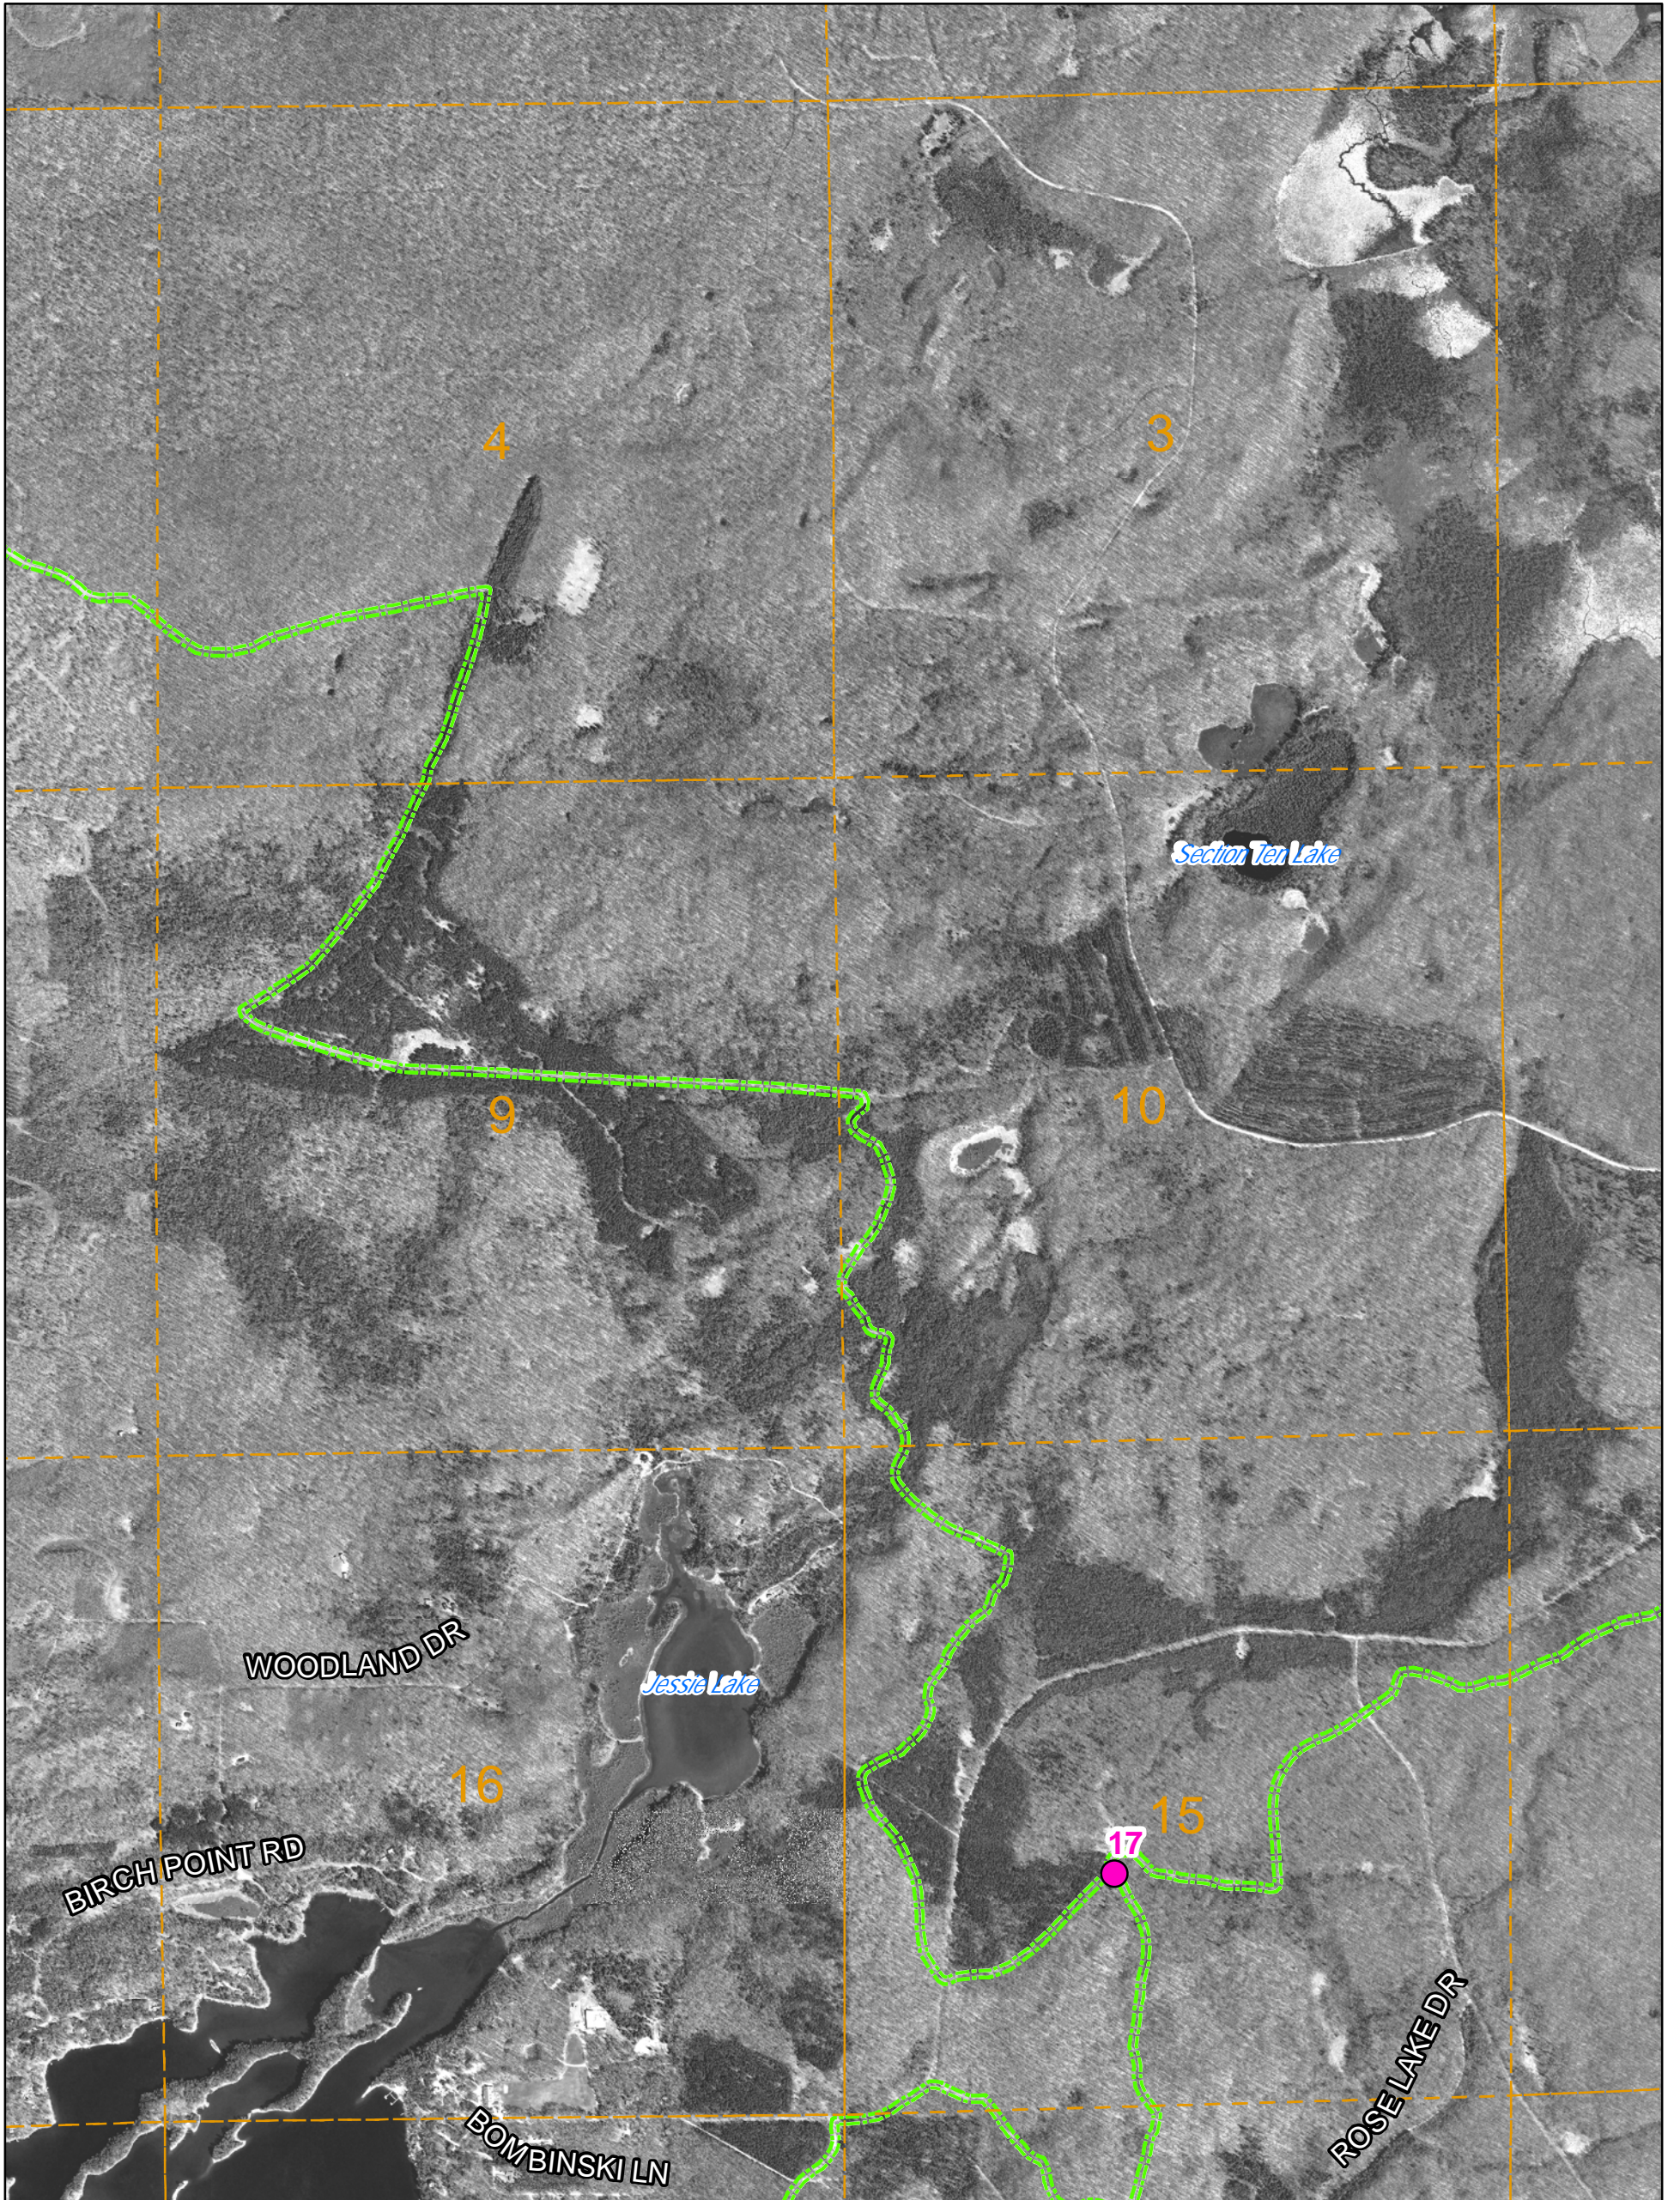

See Page 85

See Page 87

See Page 89