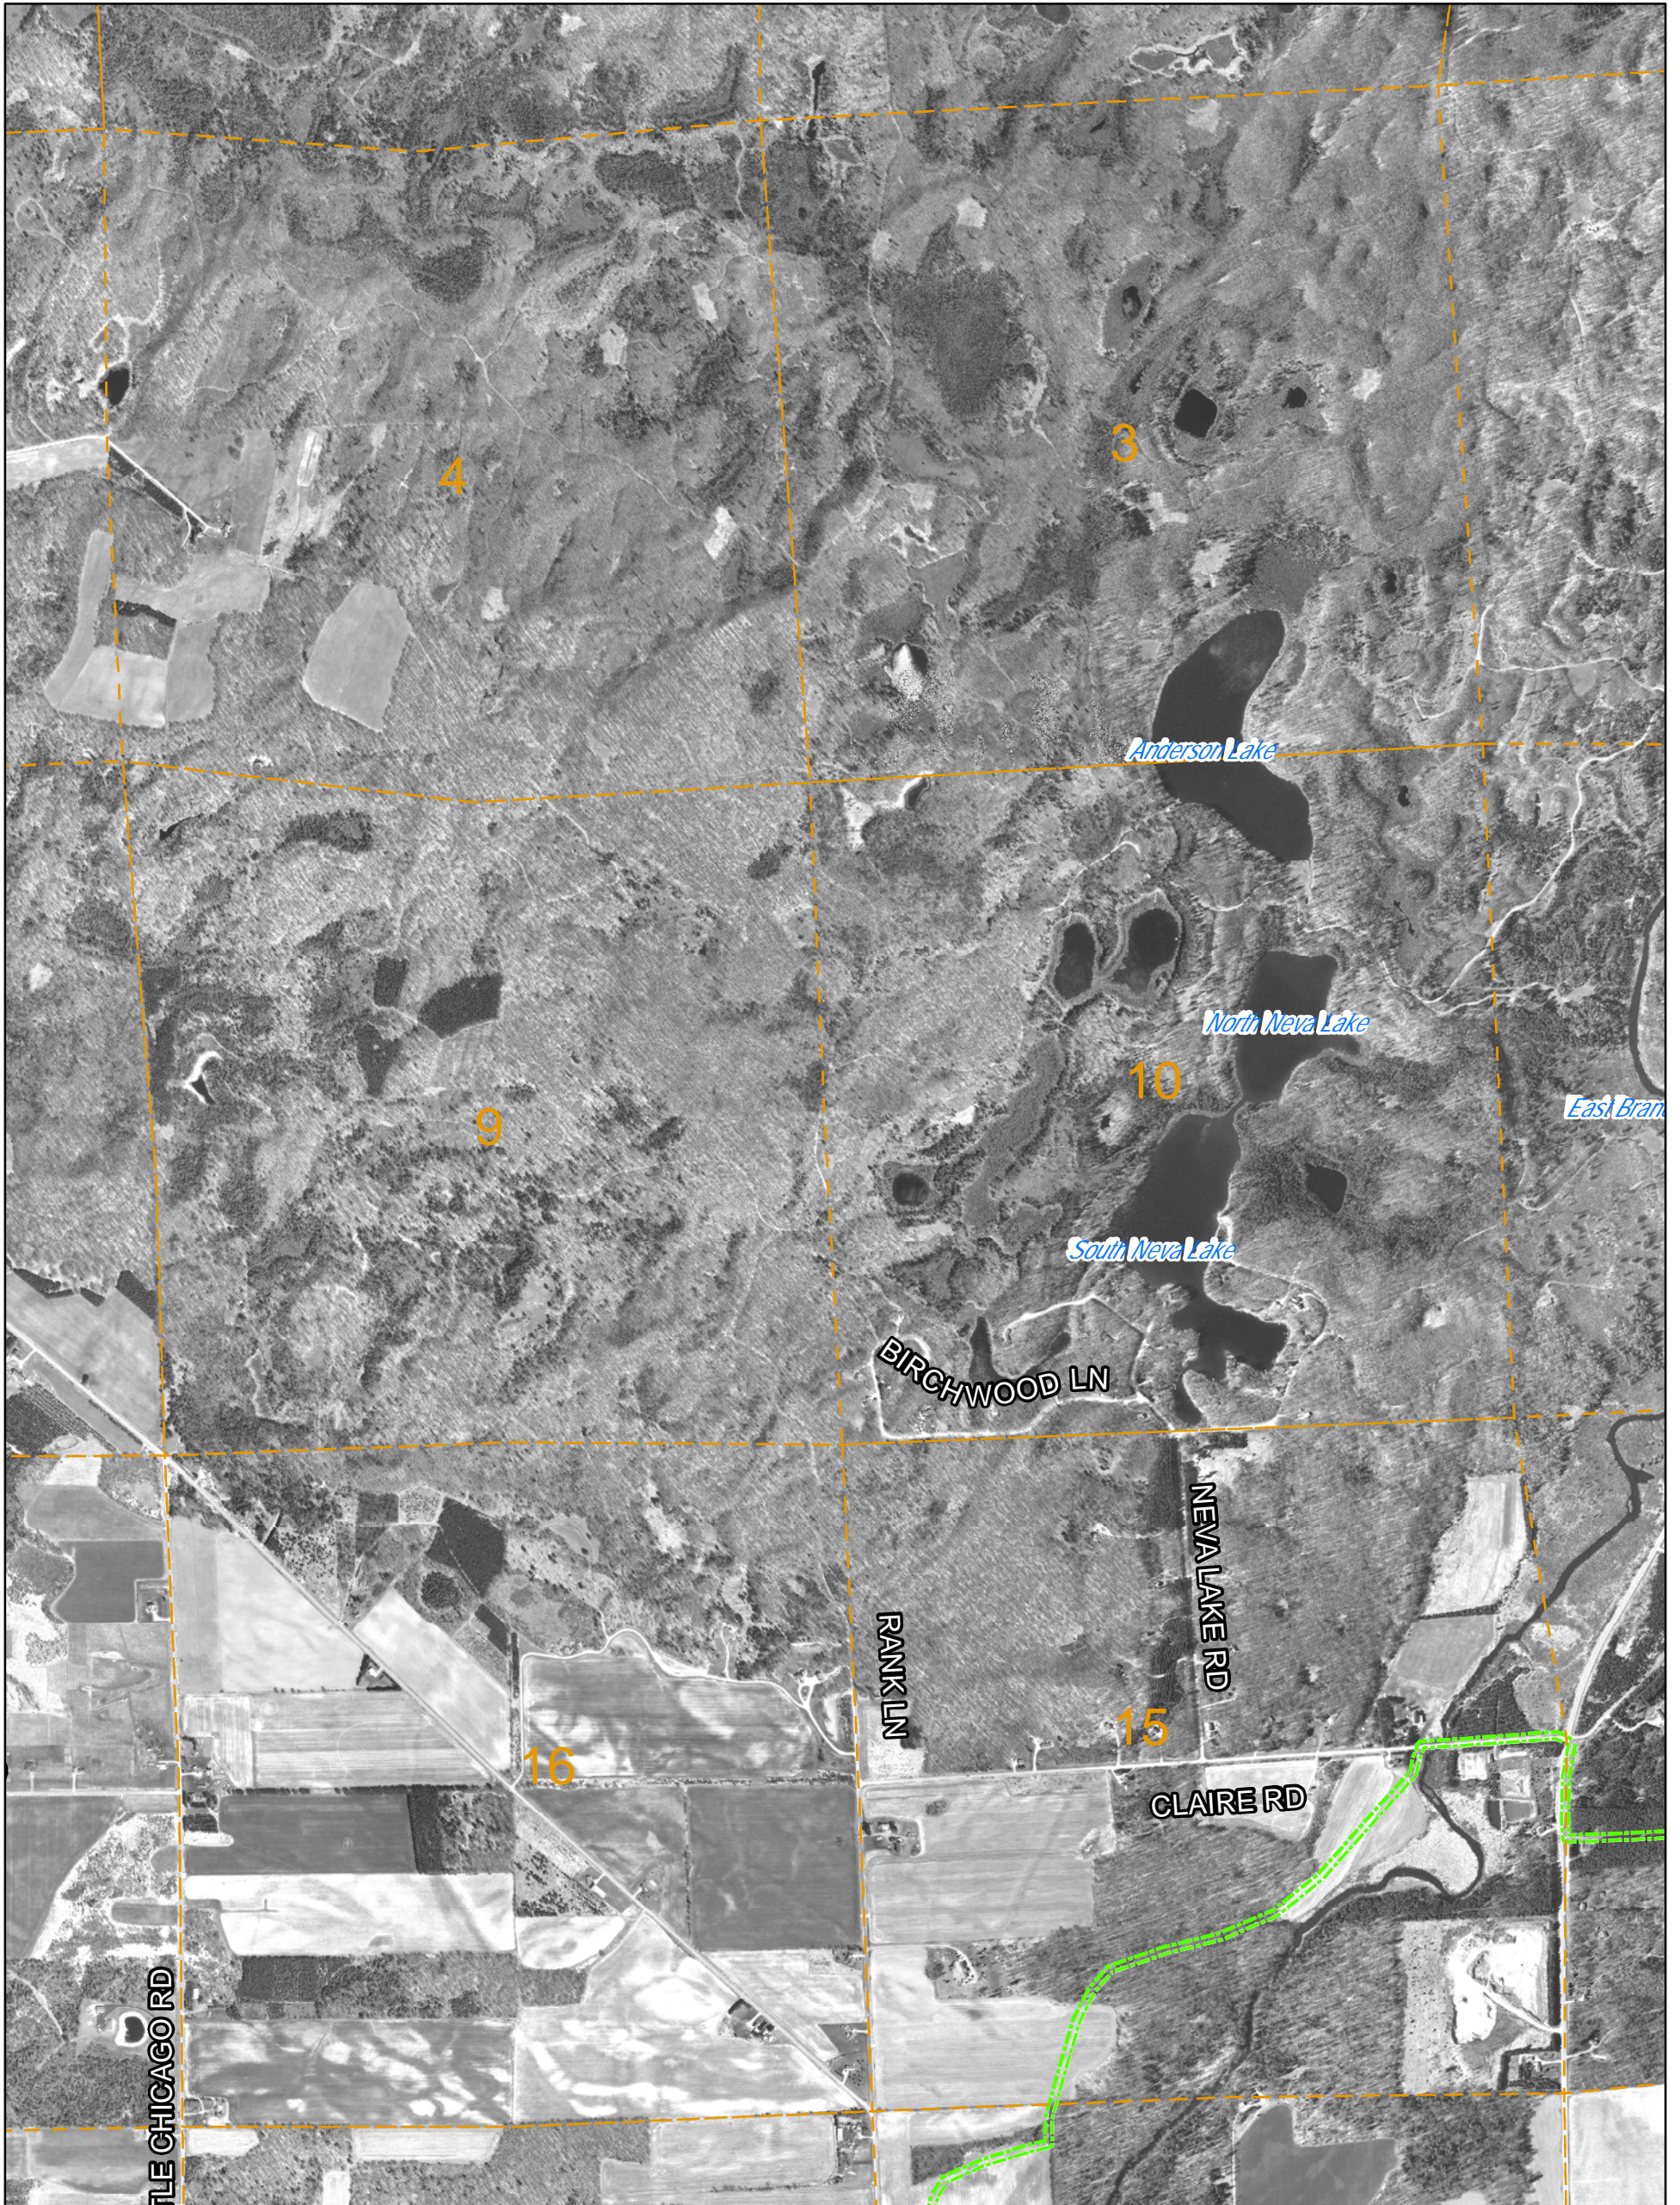

See Page 76

See Page 78

See Page 98

Legend

Snowmobile Trails

Confidence

High

Low

Intersections

1,750 875 0 1,750 Feet