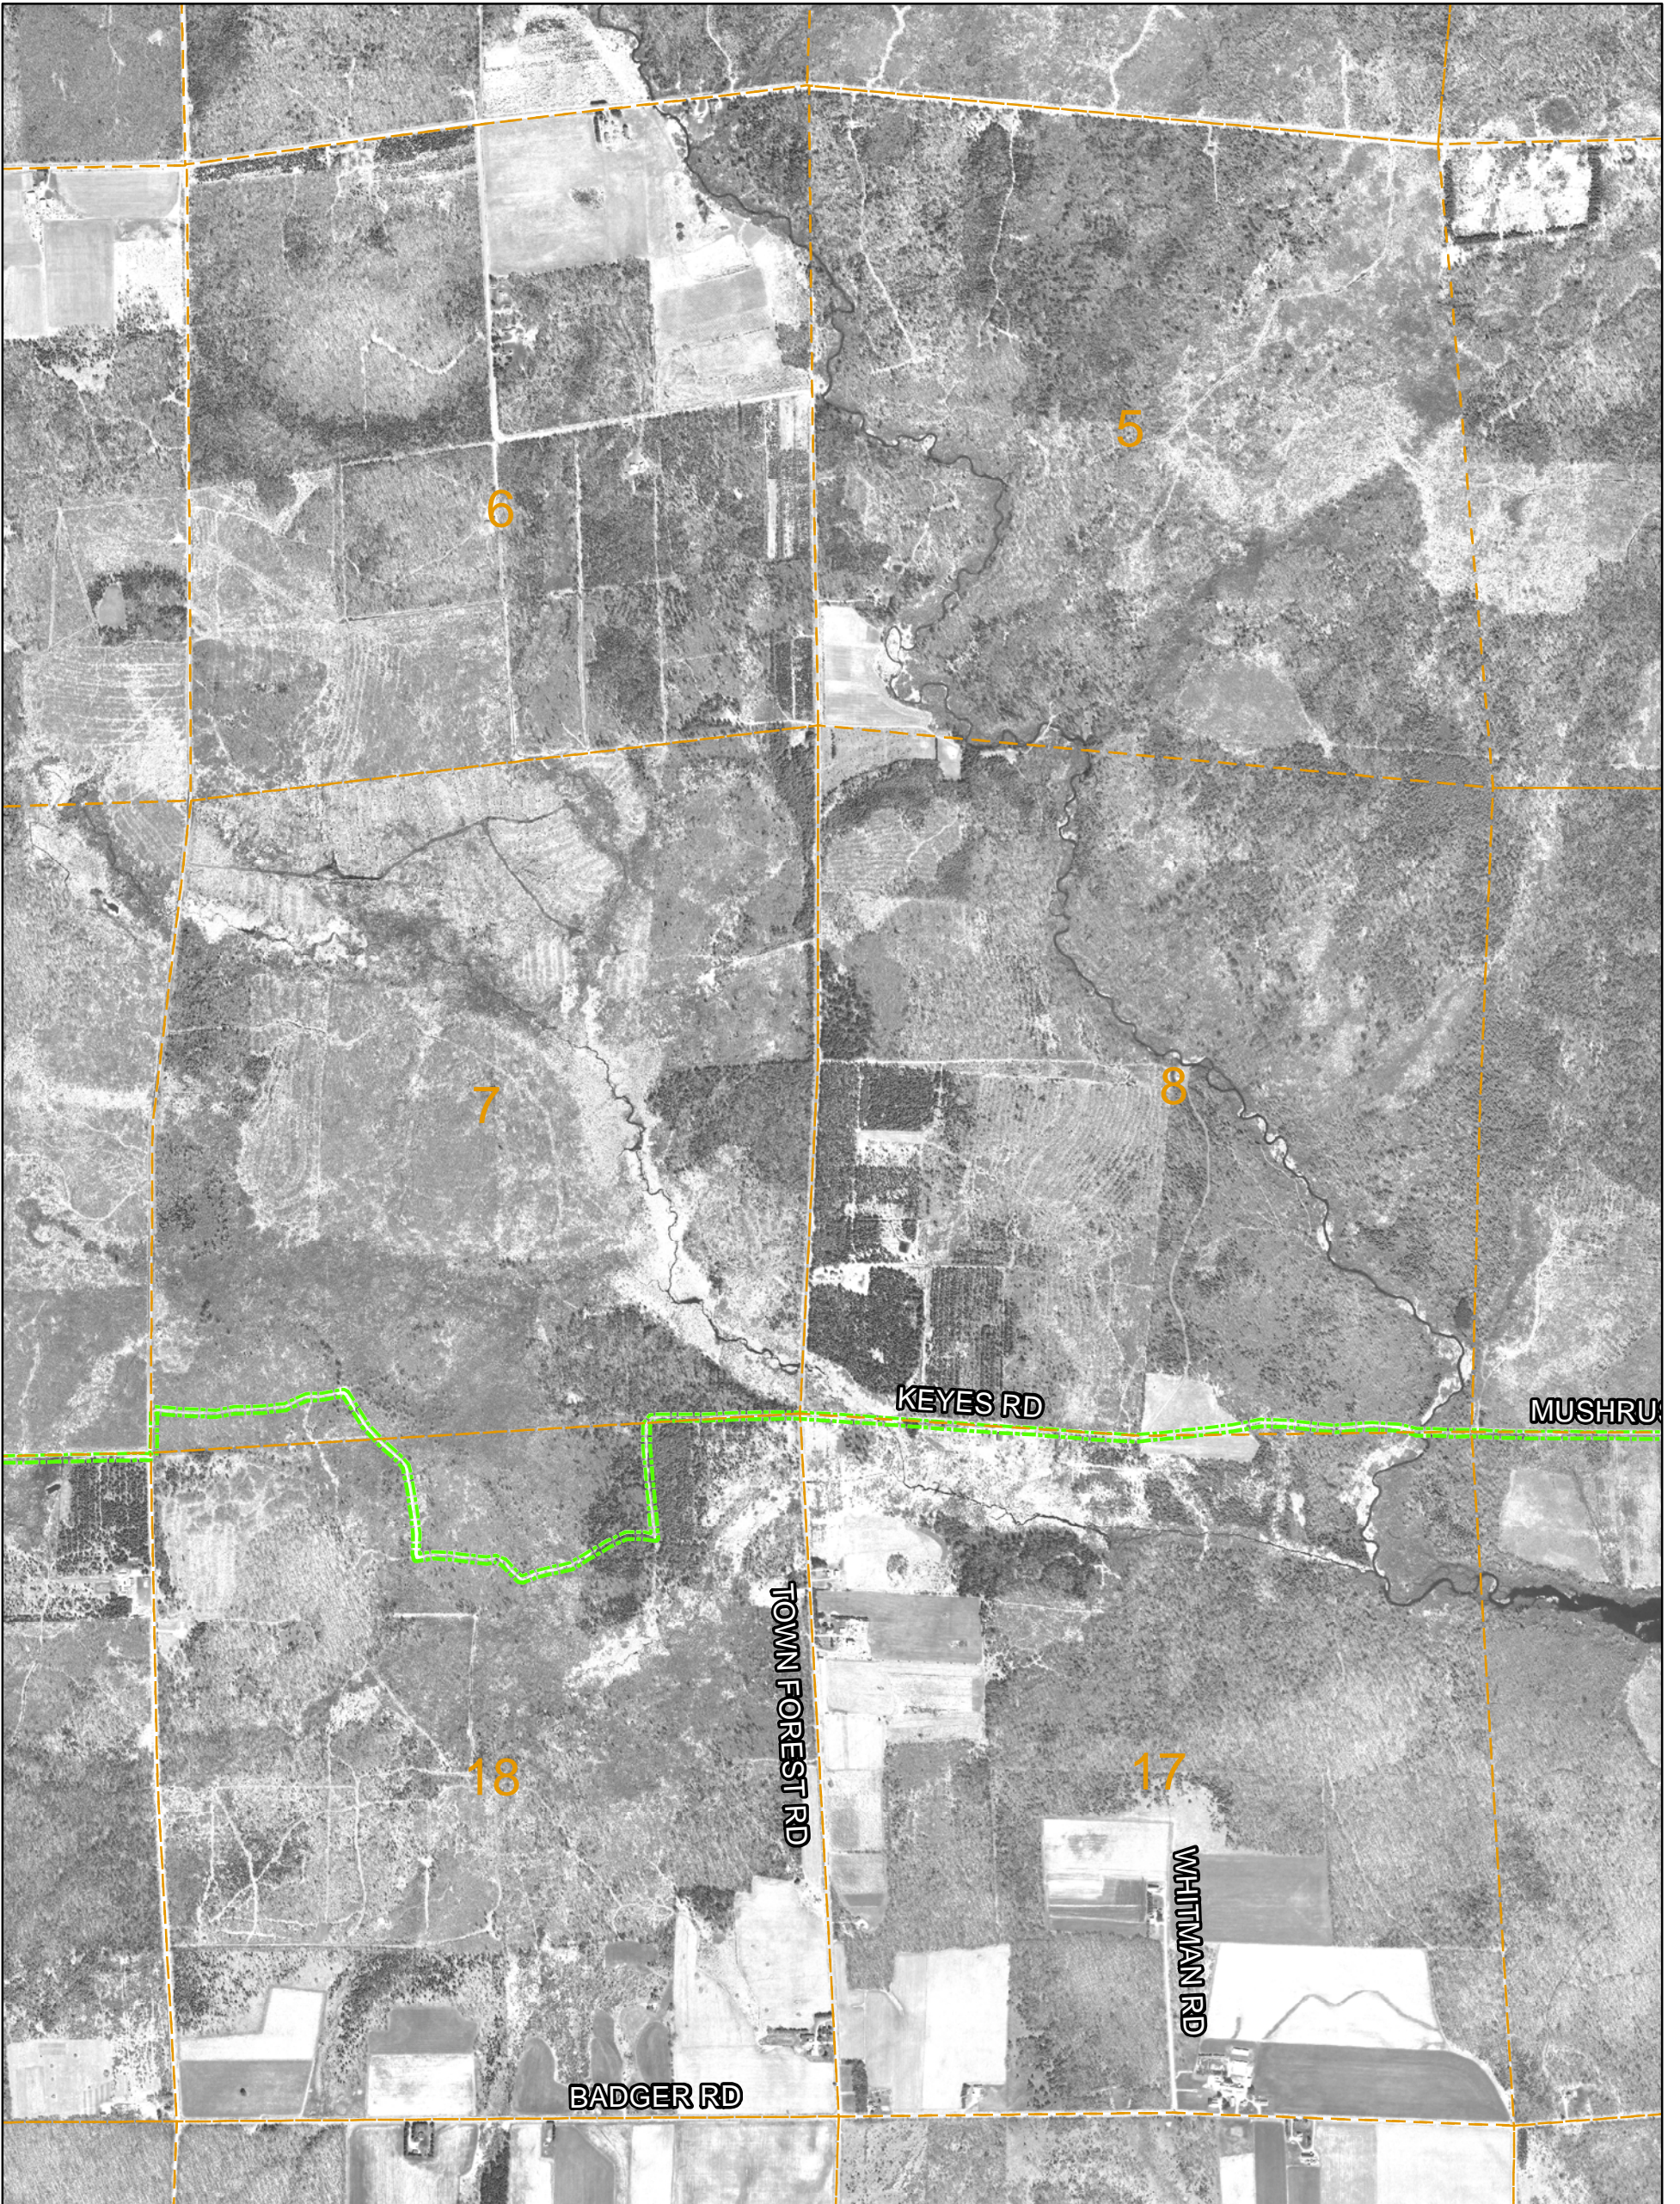

See Page 72

See Page 74

Legend

Snowmobile Trails

Confidence

High

Low

Intersections

1,750 875 0 1,750 Feet