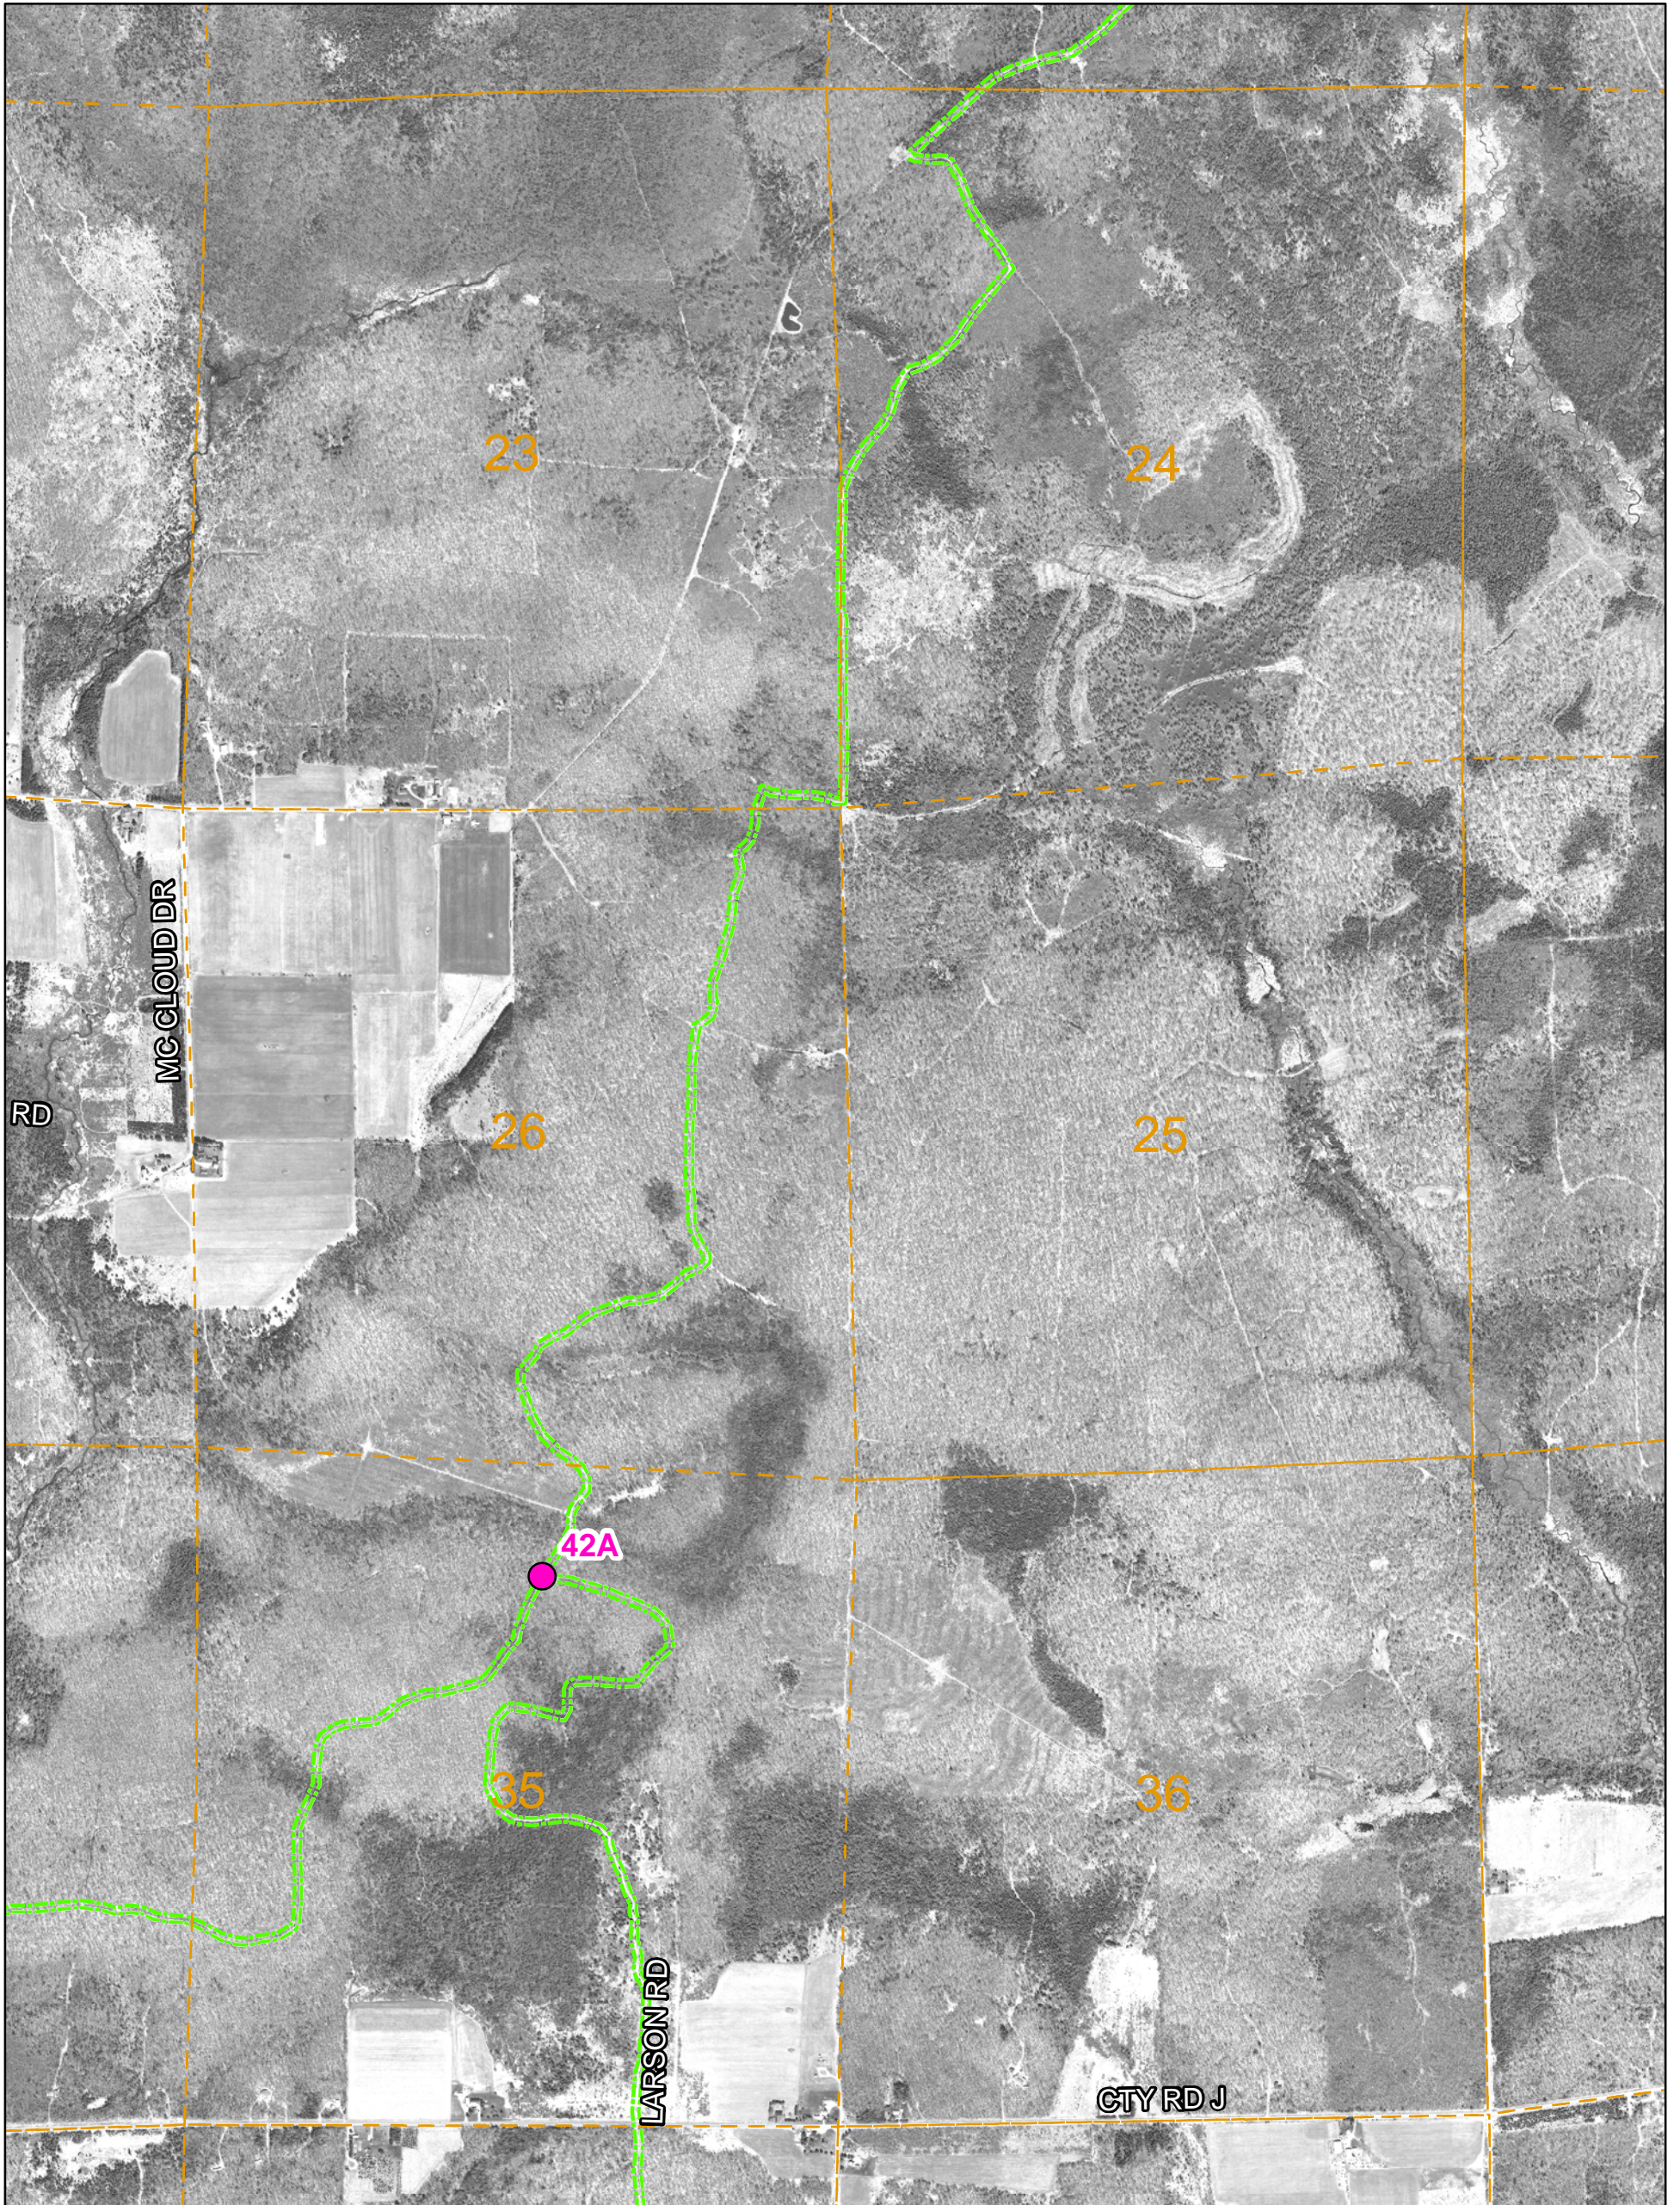

See Page 68

See Page 66

See Page 72

### Legend

#### Snowmobile Trails

##### Confidence

High

Low

Intersections

1,750 875 0 1,750 Feet