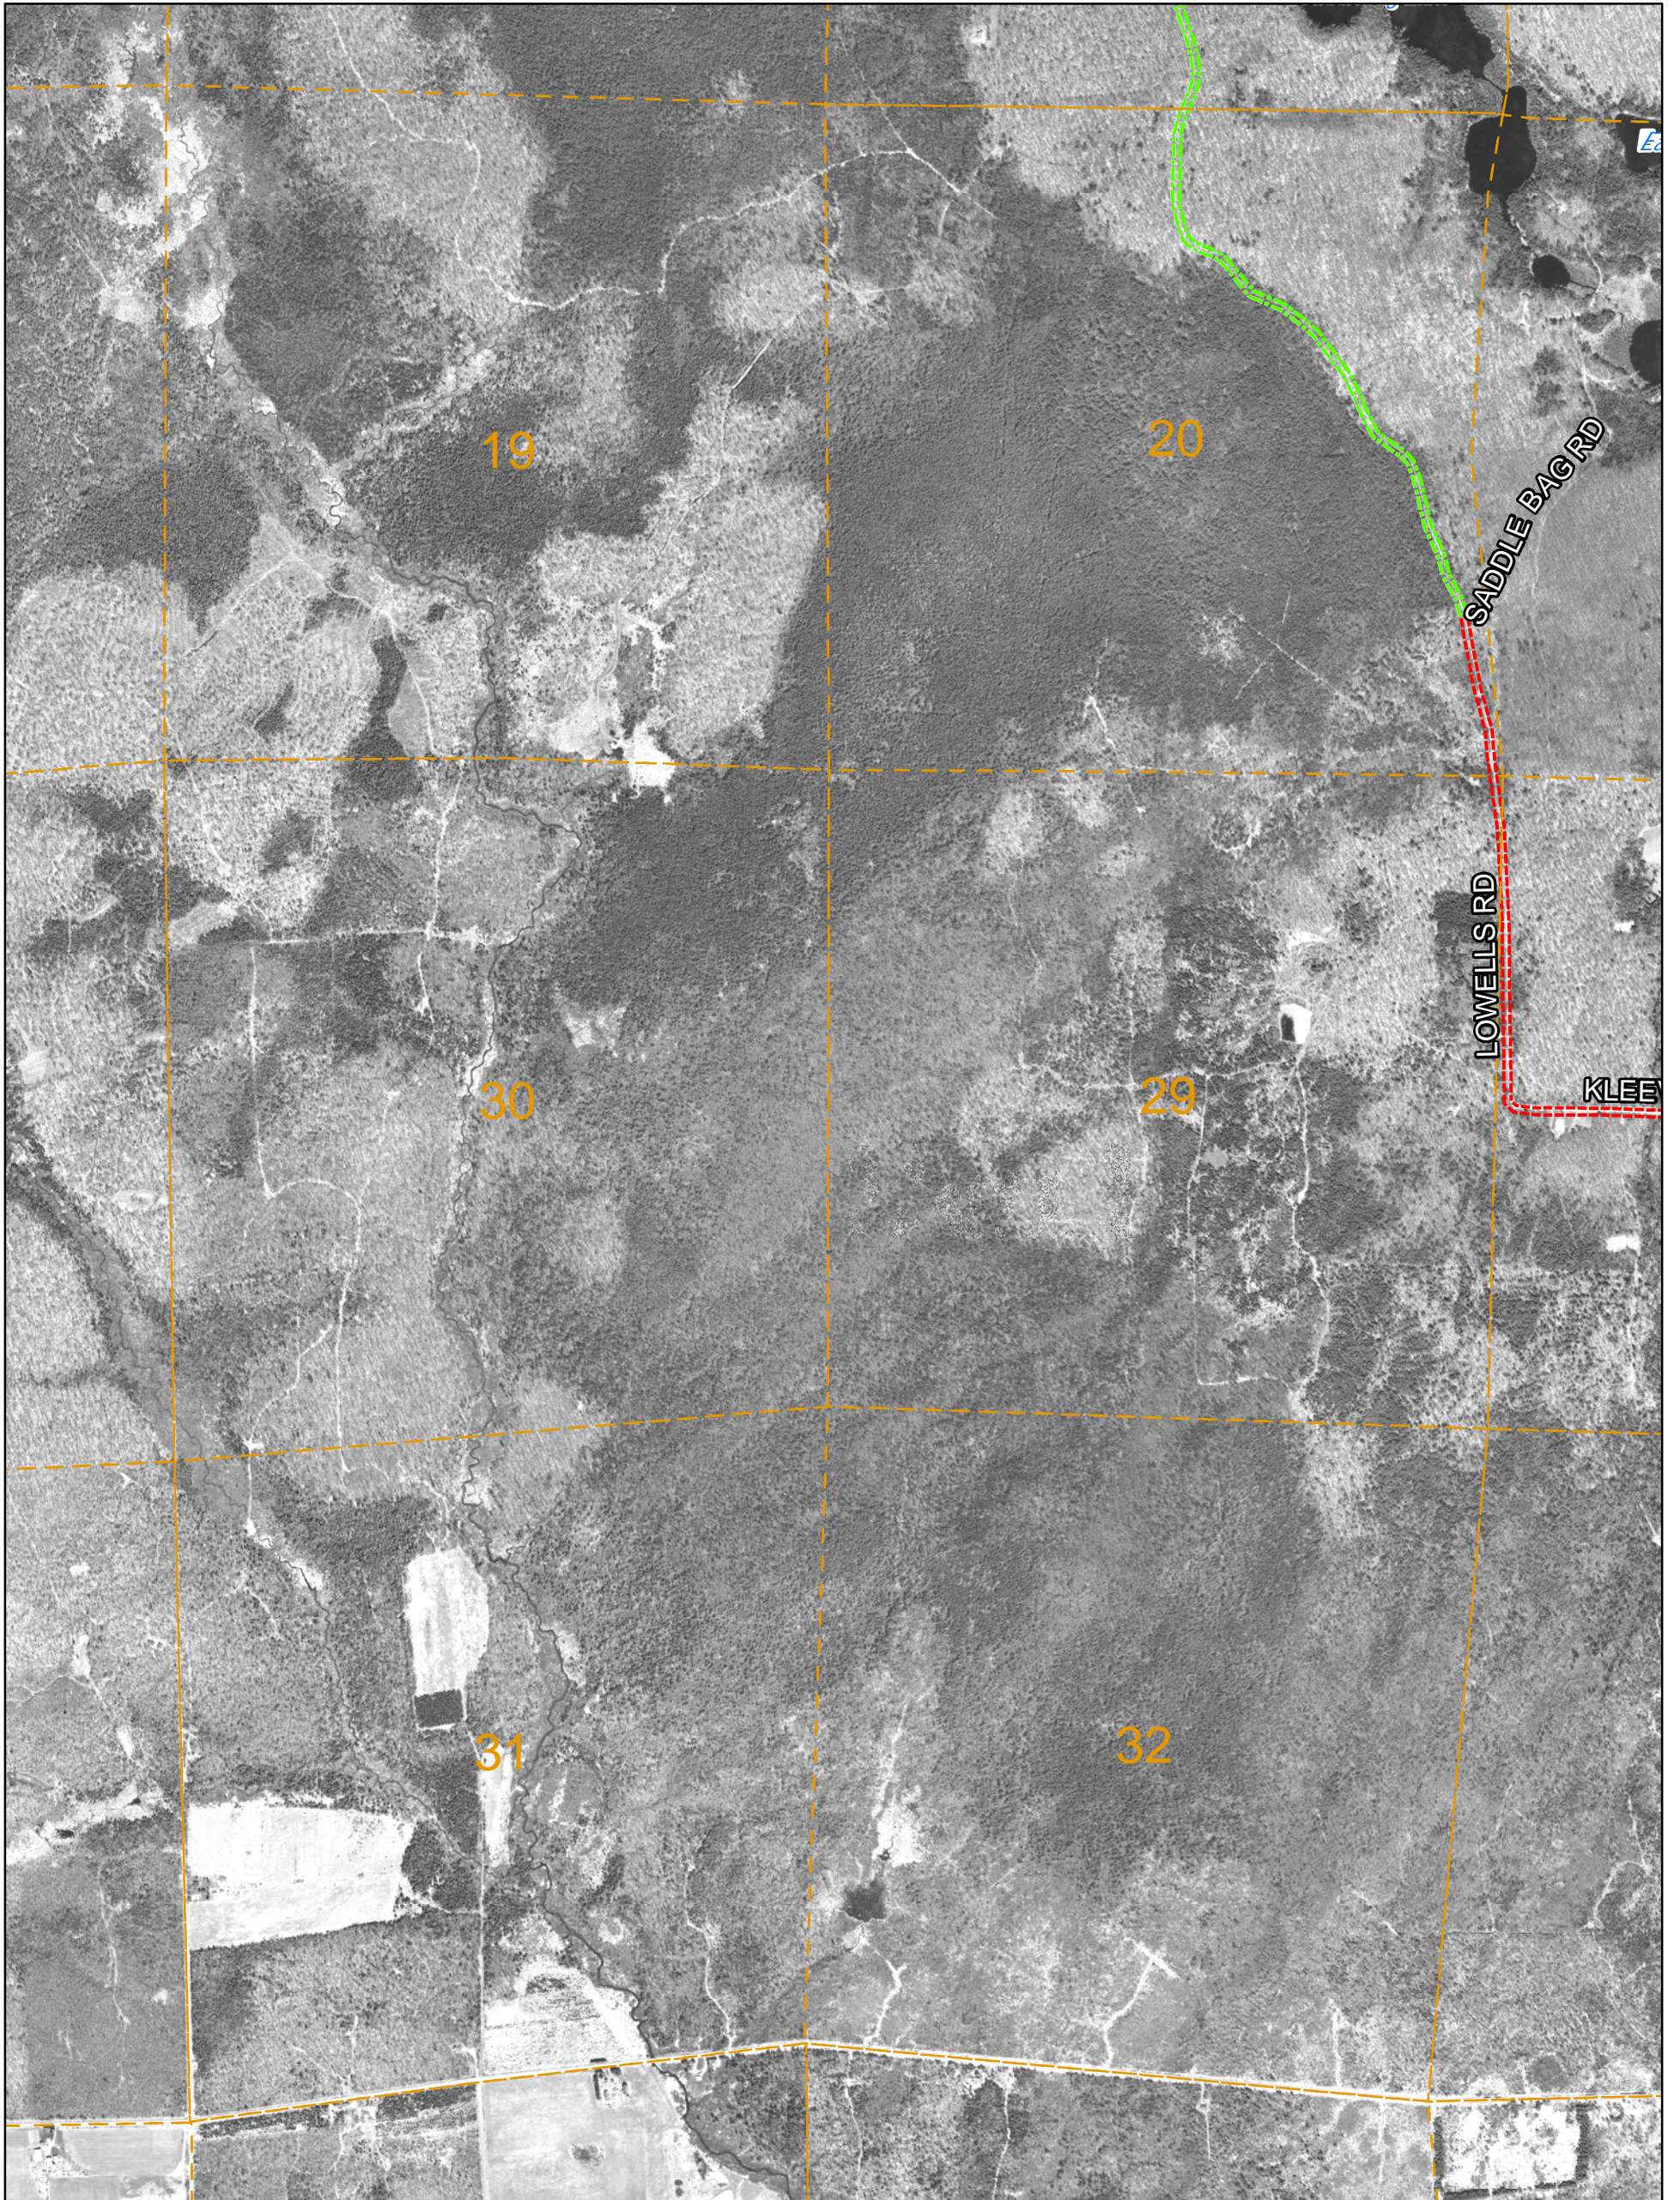

See Page 67

See Page 65

See Page 73

Legend

Snowmobile Trails

Confidence

High

Low

Intersections

1,750 875 0 1,750 Feet