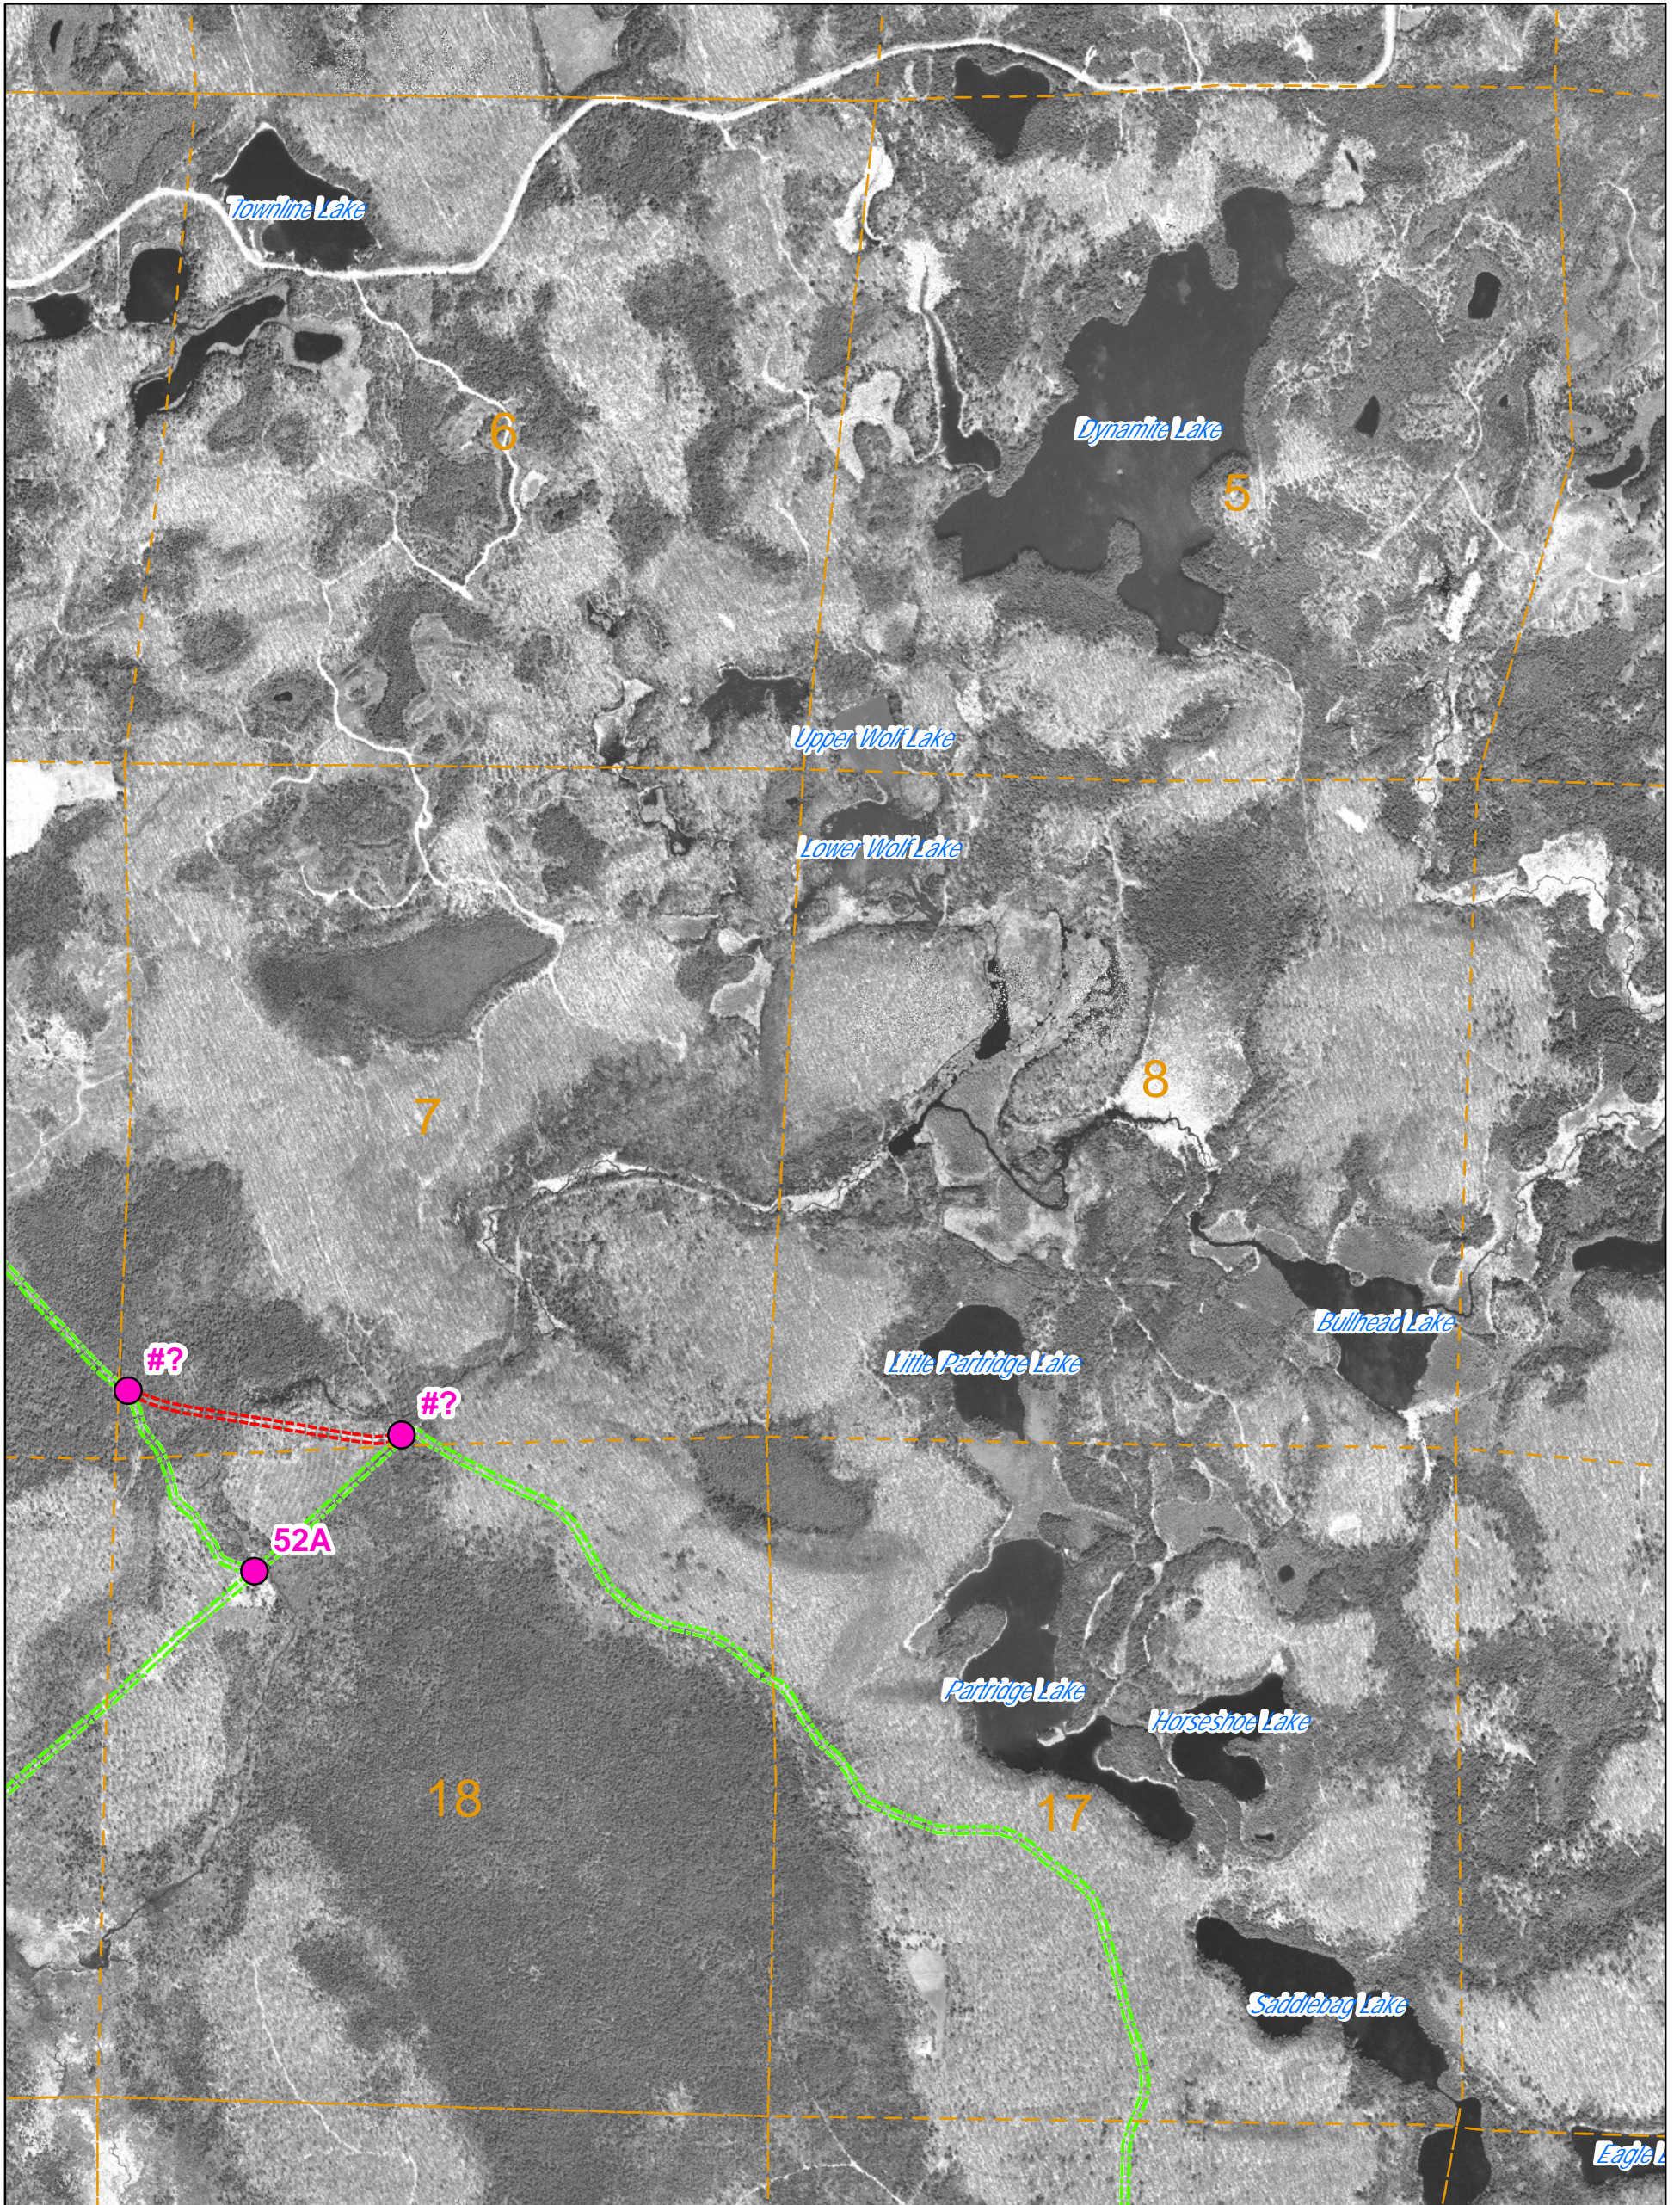

See Page 38

See Page 40

See Page 66

Legend

Snowmobile Trails

Confidence

High

Low

Intersections

1,700 850 0 1,700 Feet