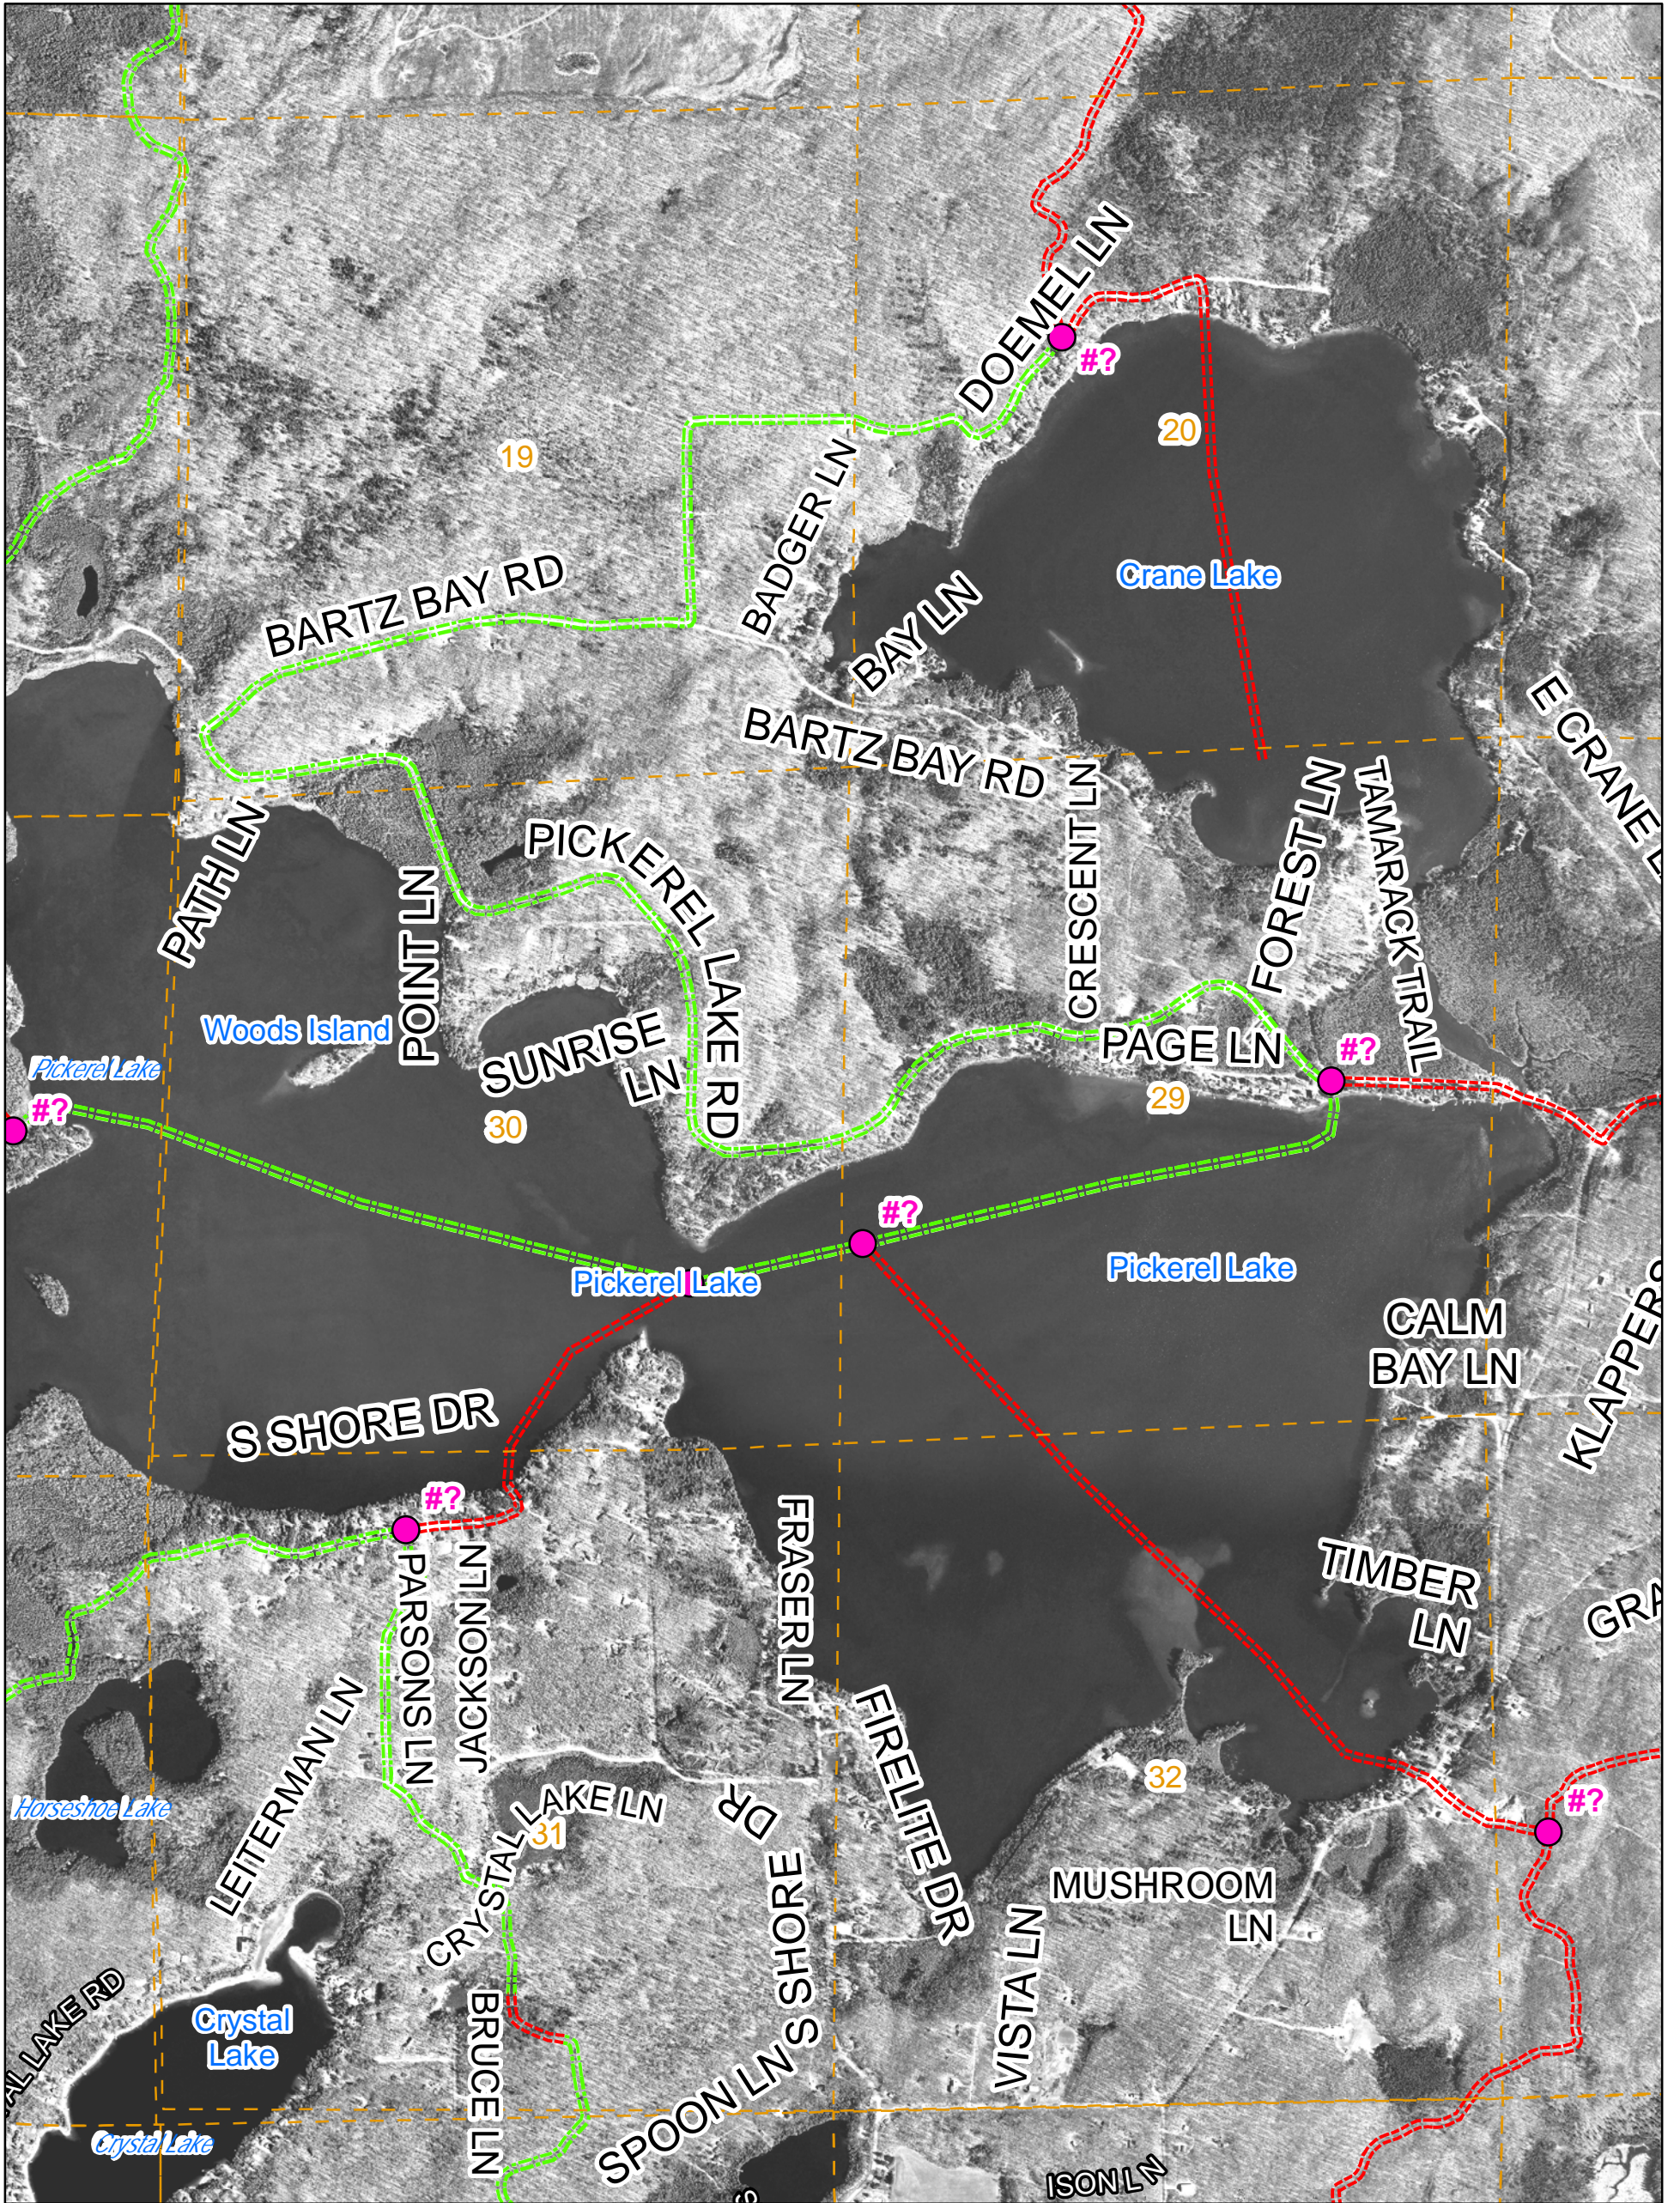

See Page 25

See Page 23

Legend

Snowmobile Trails

Confidence

High

Low

Intersections

1,750 875 0 1,750 Feet