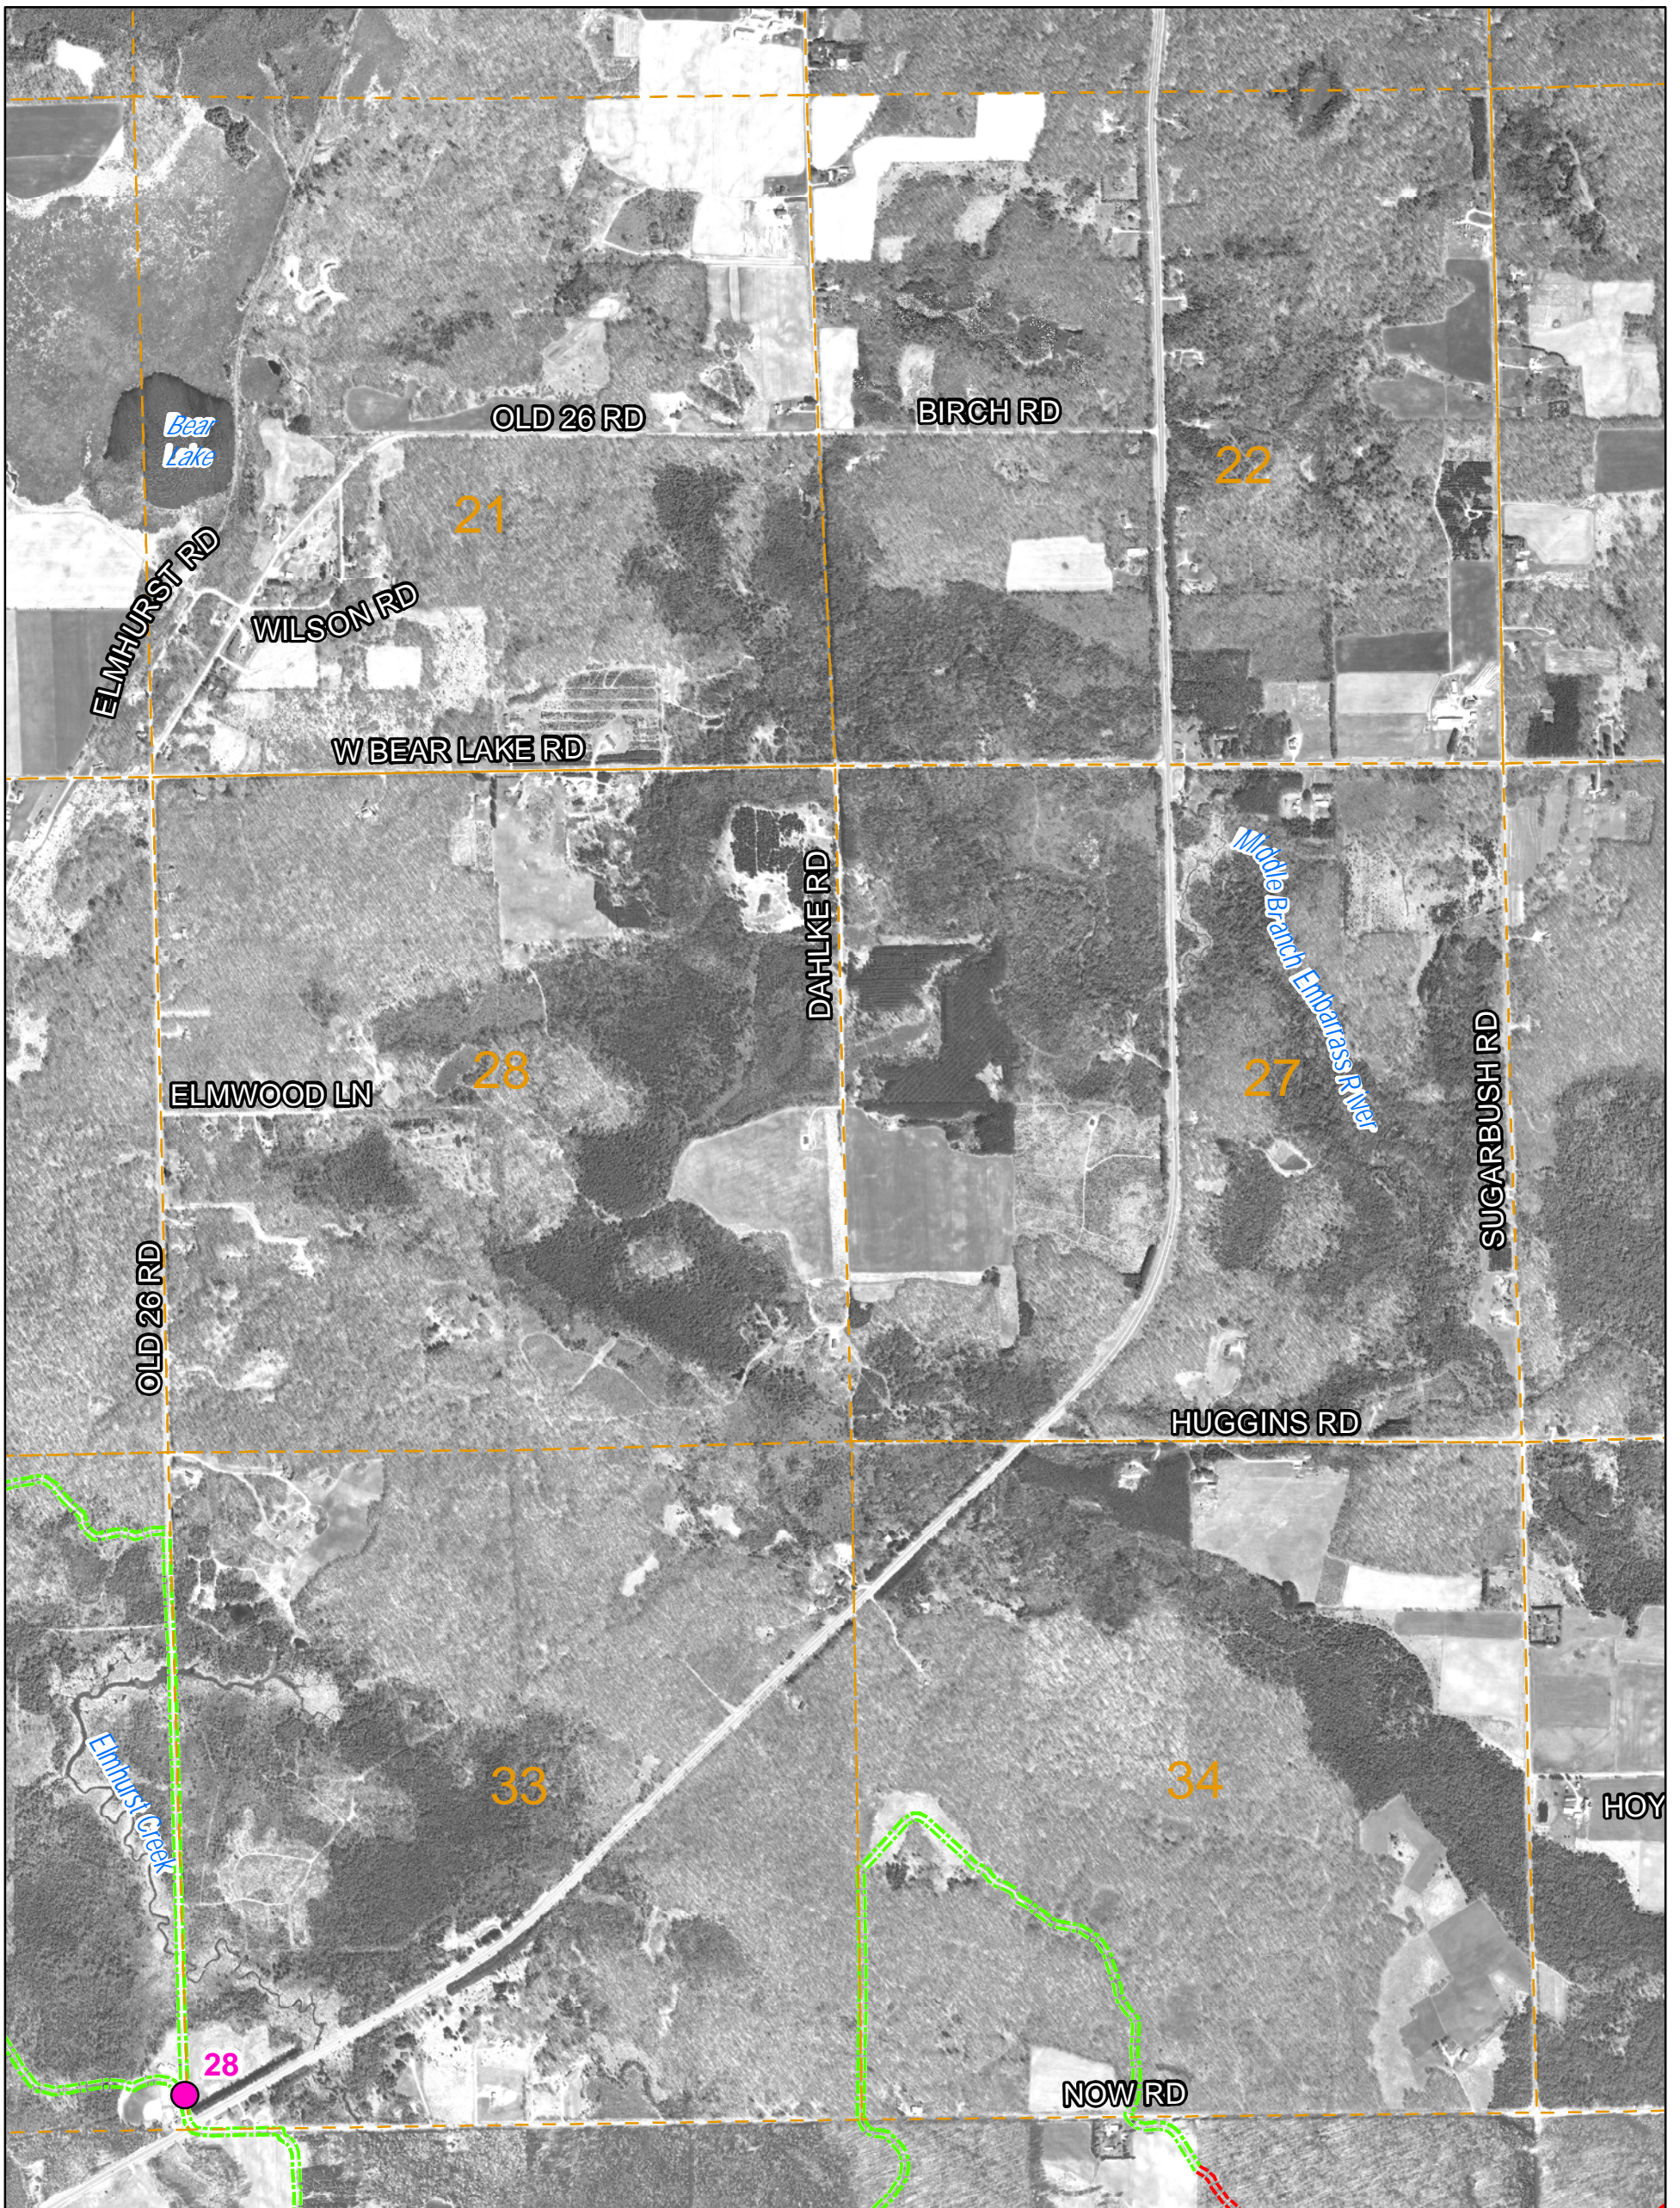

See Page 144

See Page 142

Legend

Snowmobile Trails

Confidence

High

Low

Intersections

1,700 850 0 1,700 Feet