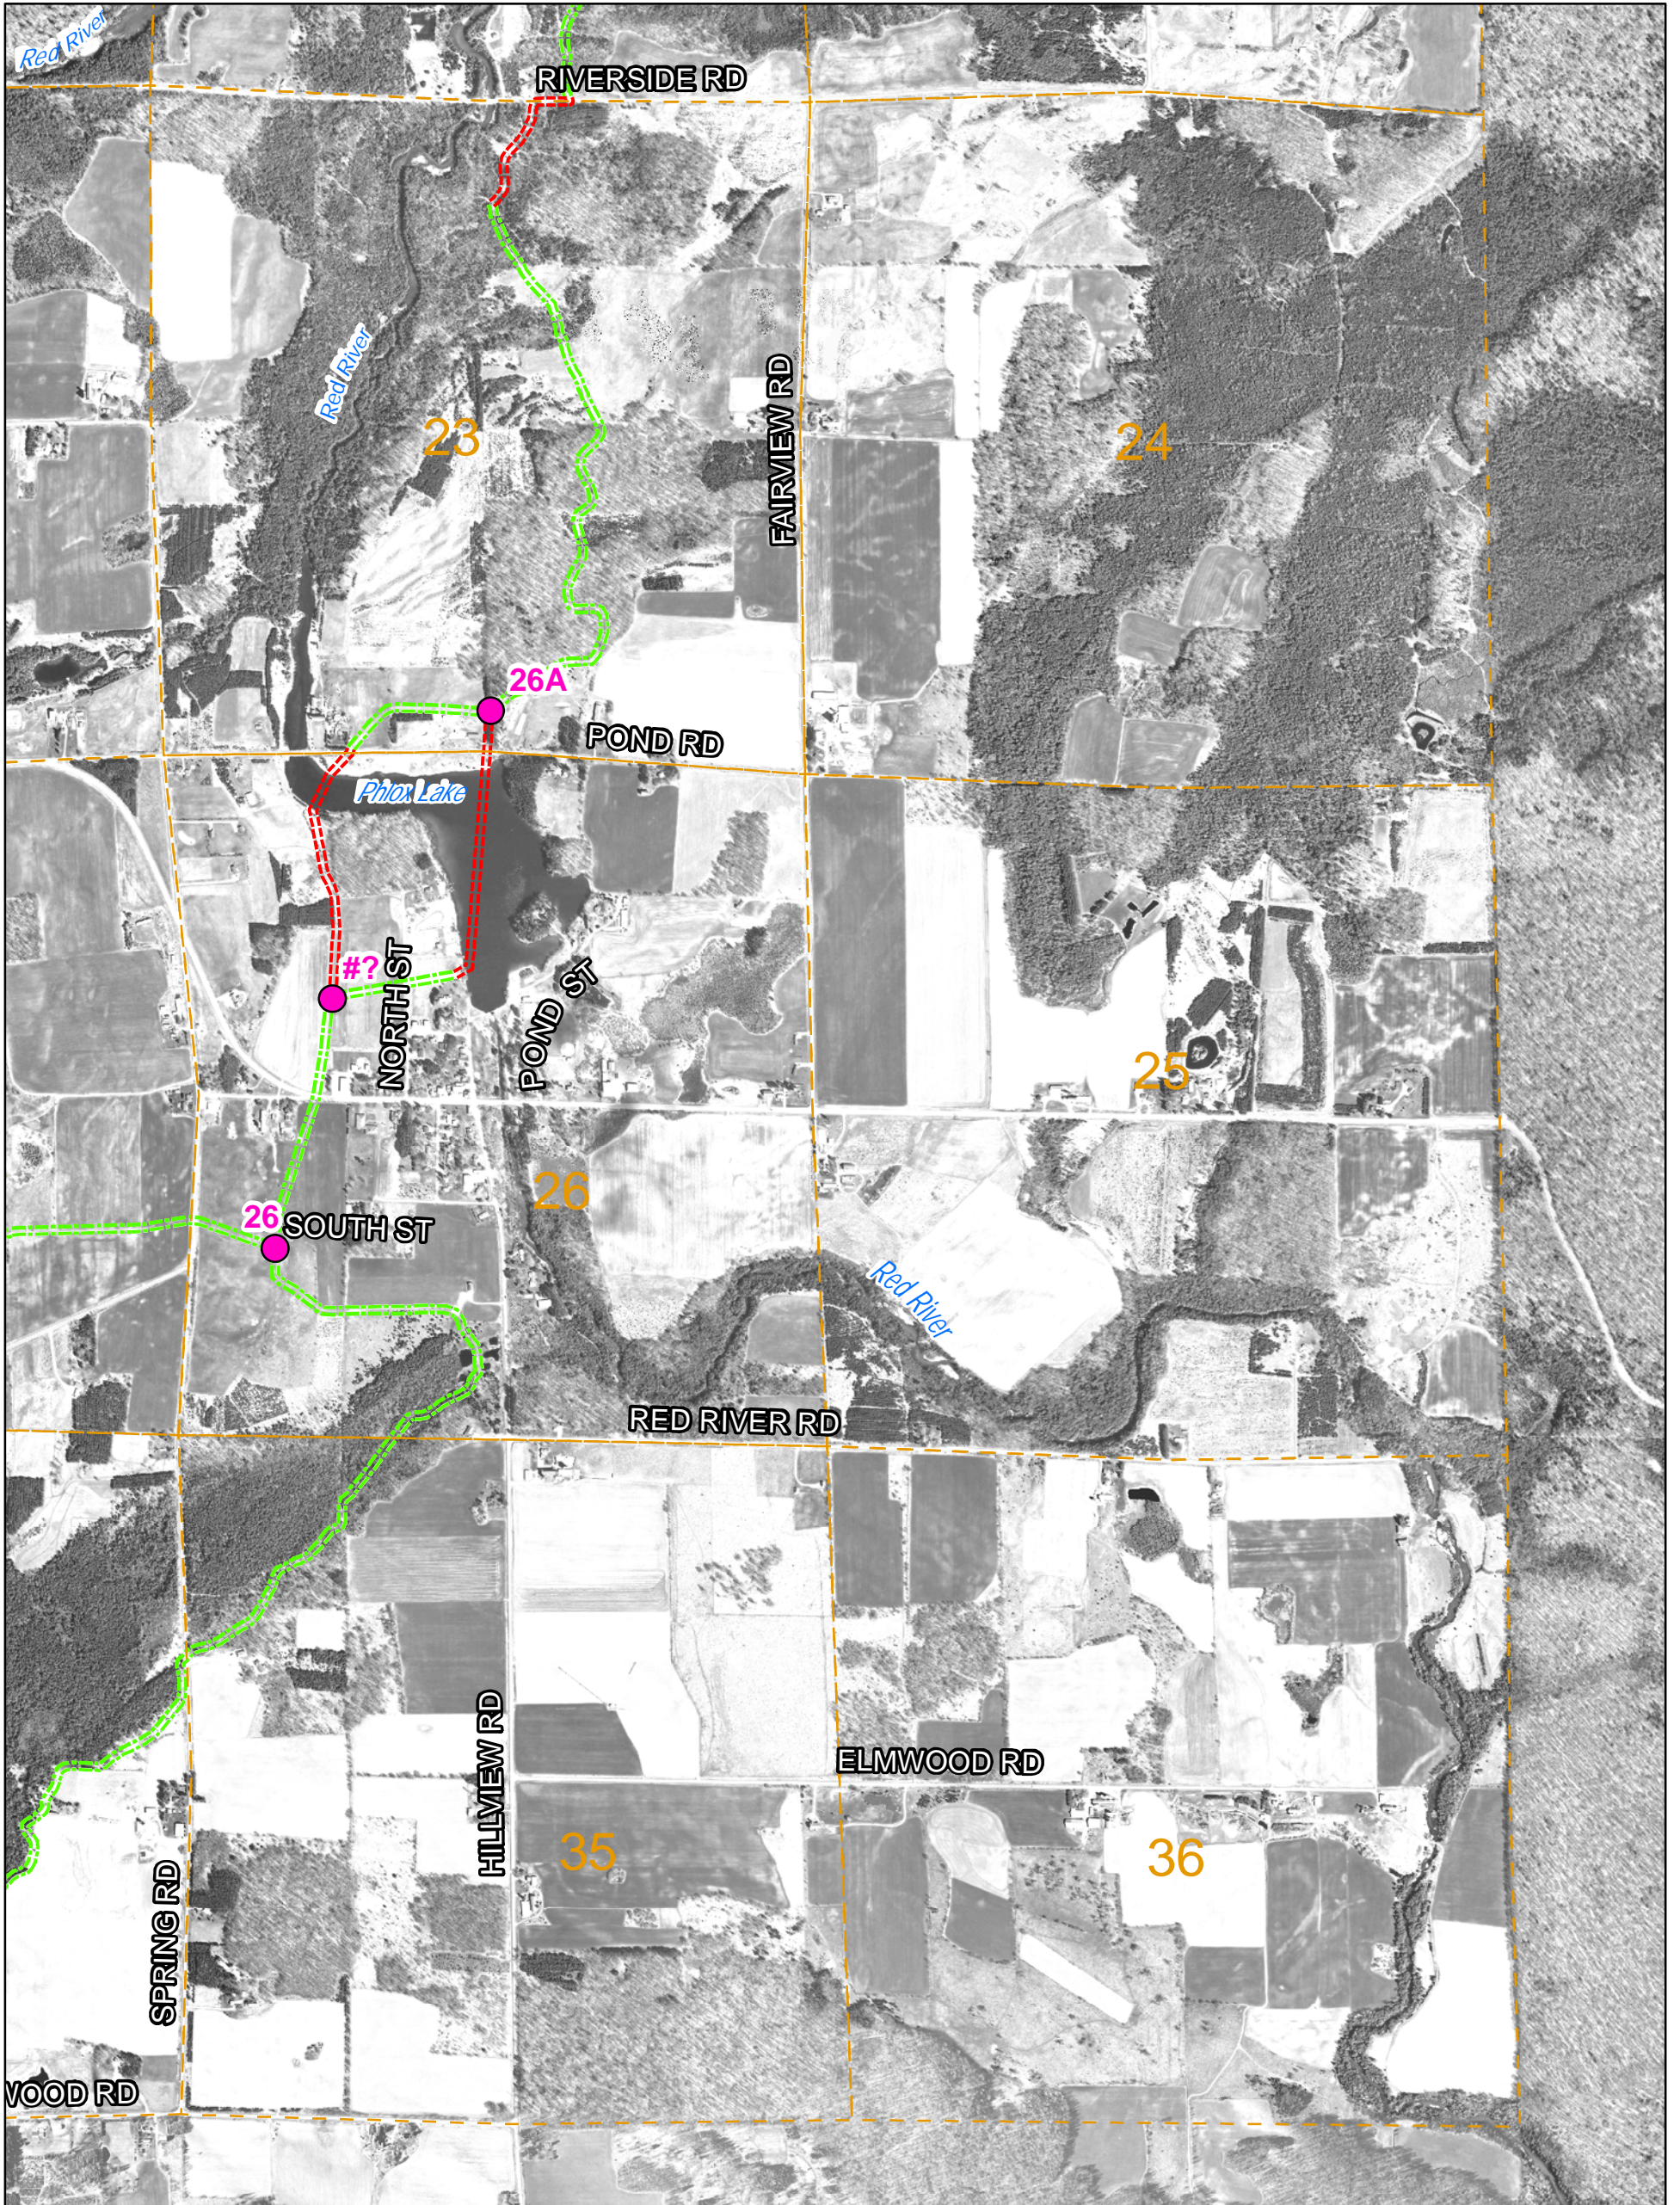

### Legend

#### Snowmobile Trails

##### Confidence

High

Low

Intersections

1,700 850 0 1,700 Feet