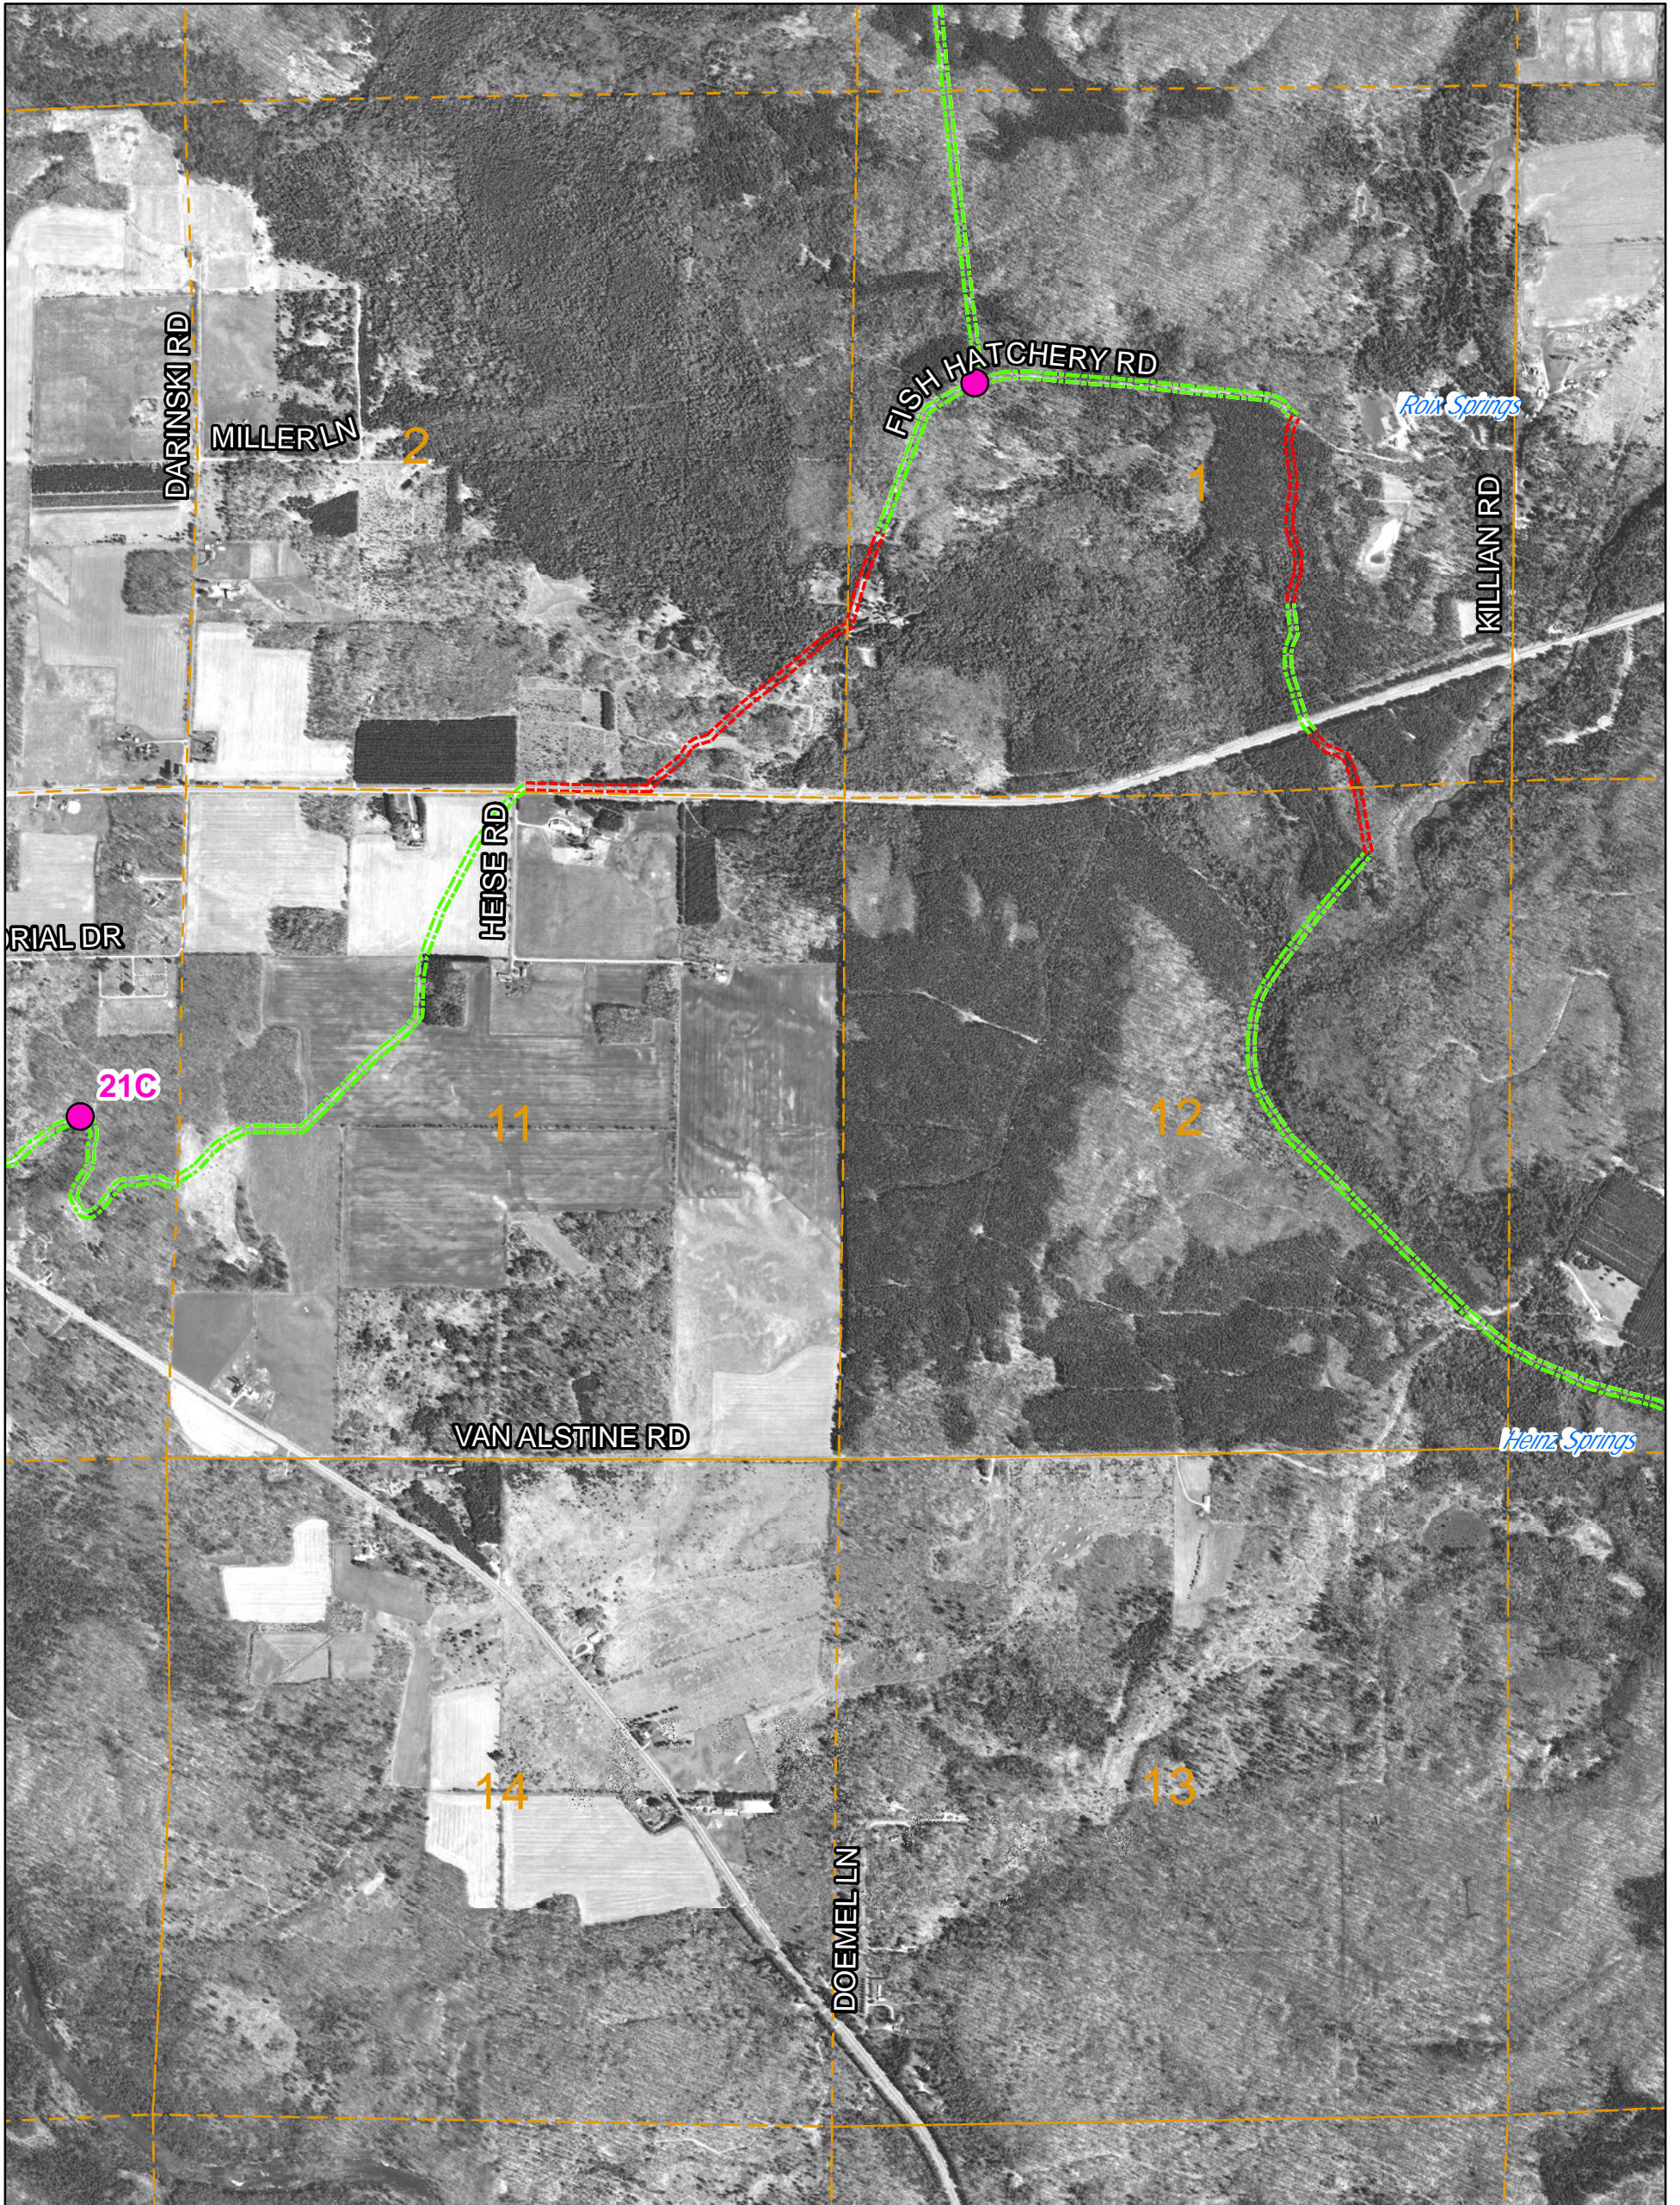

See Page 117

See Page 119

Legend

Snowmobile Trails

Confidence

High

Low

Intersections

1,750 875 0 1,750 Feet