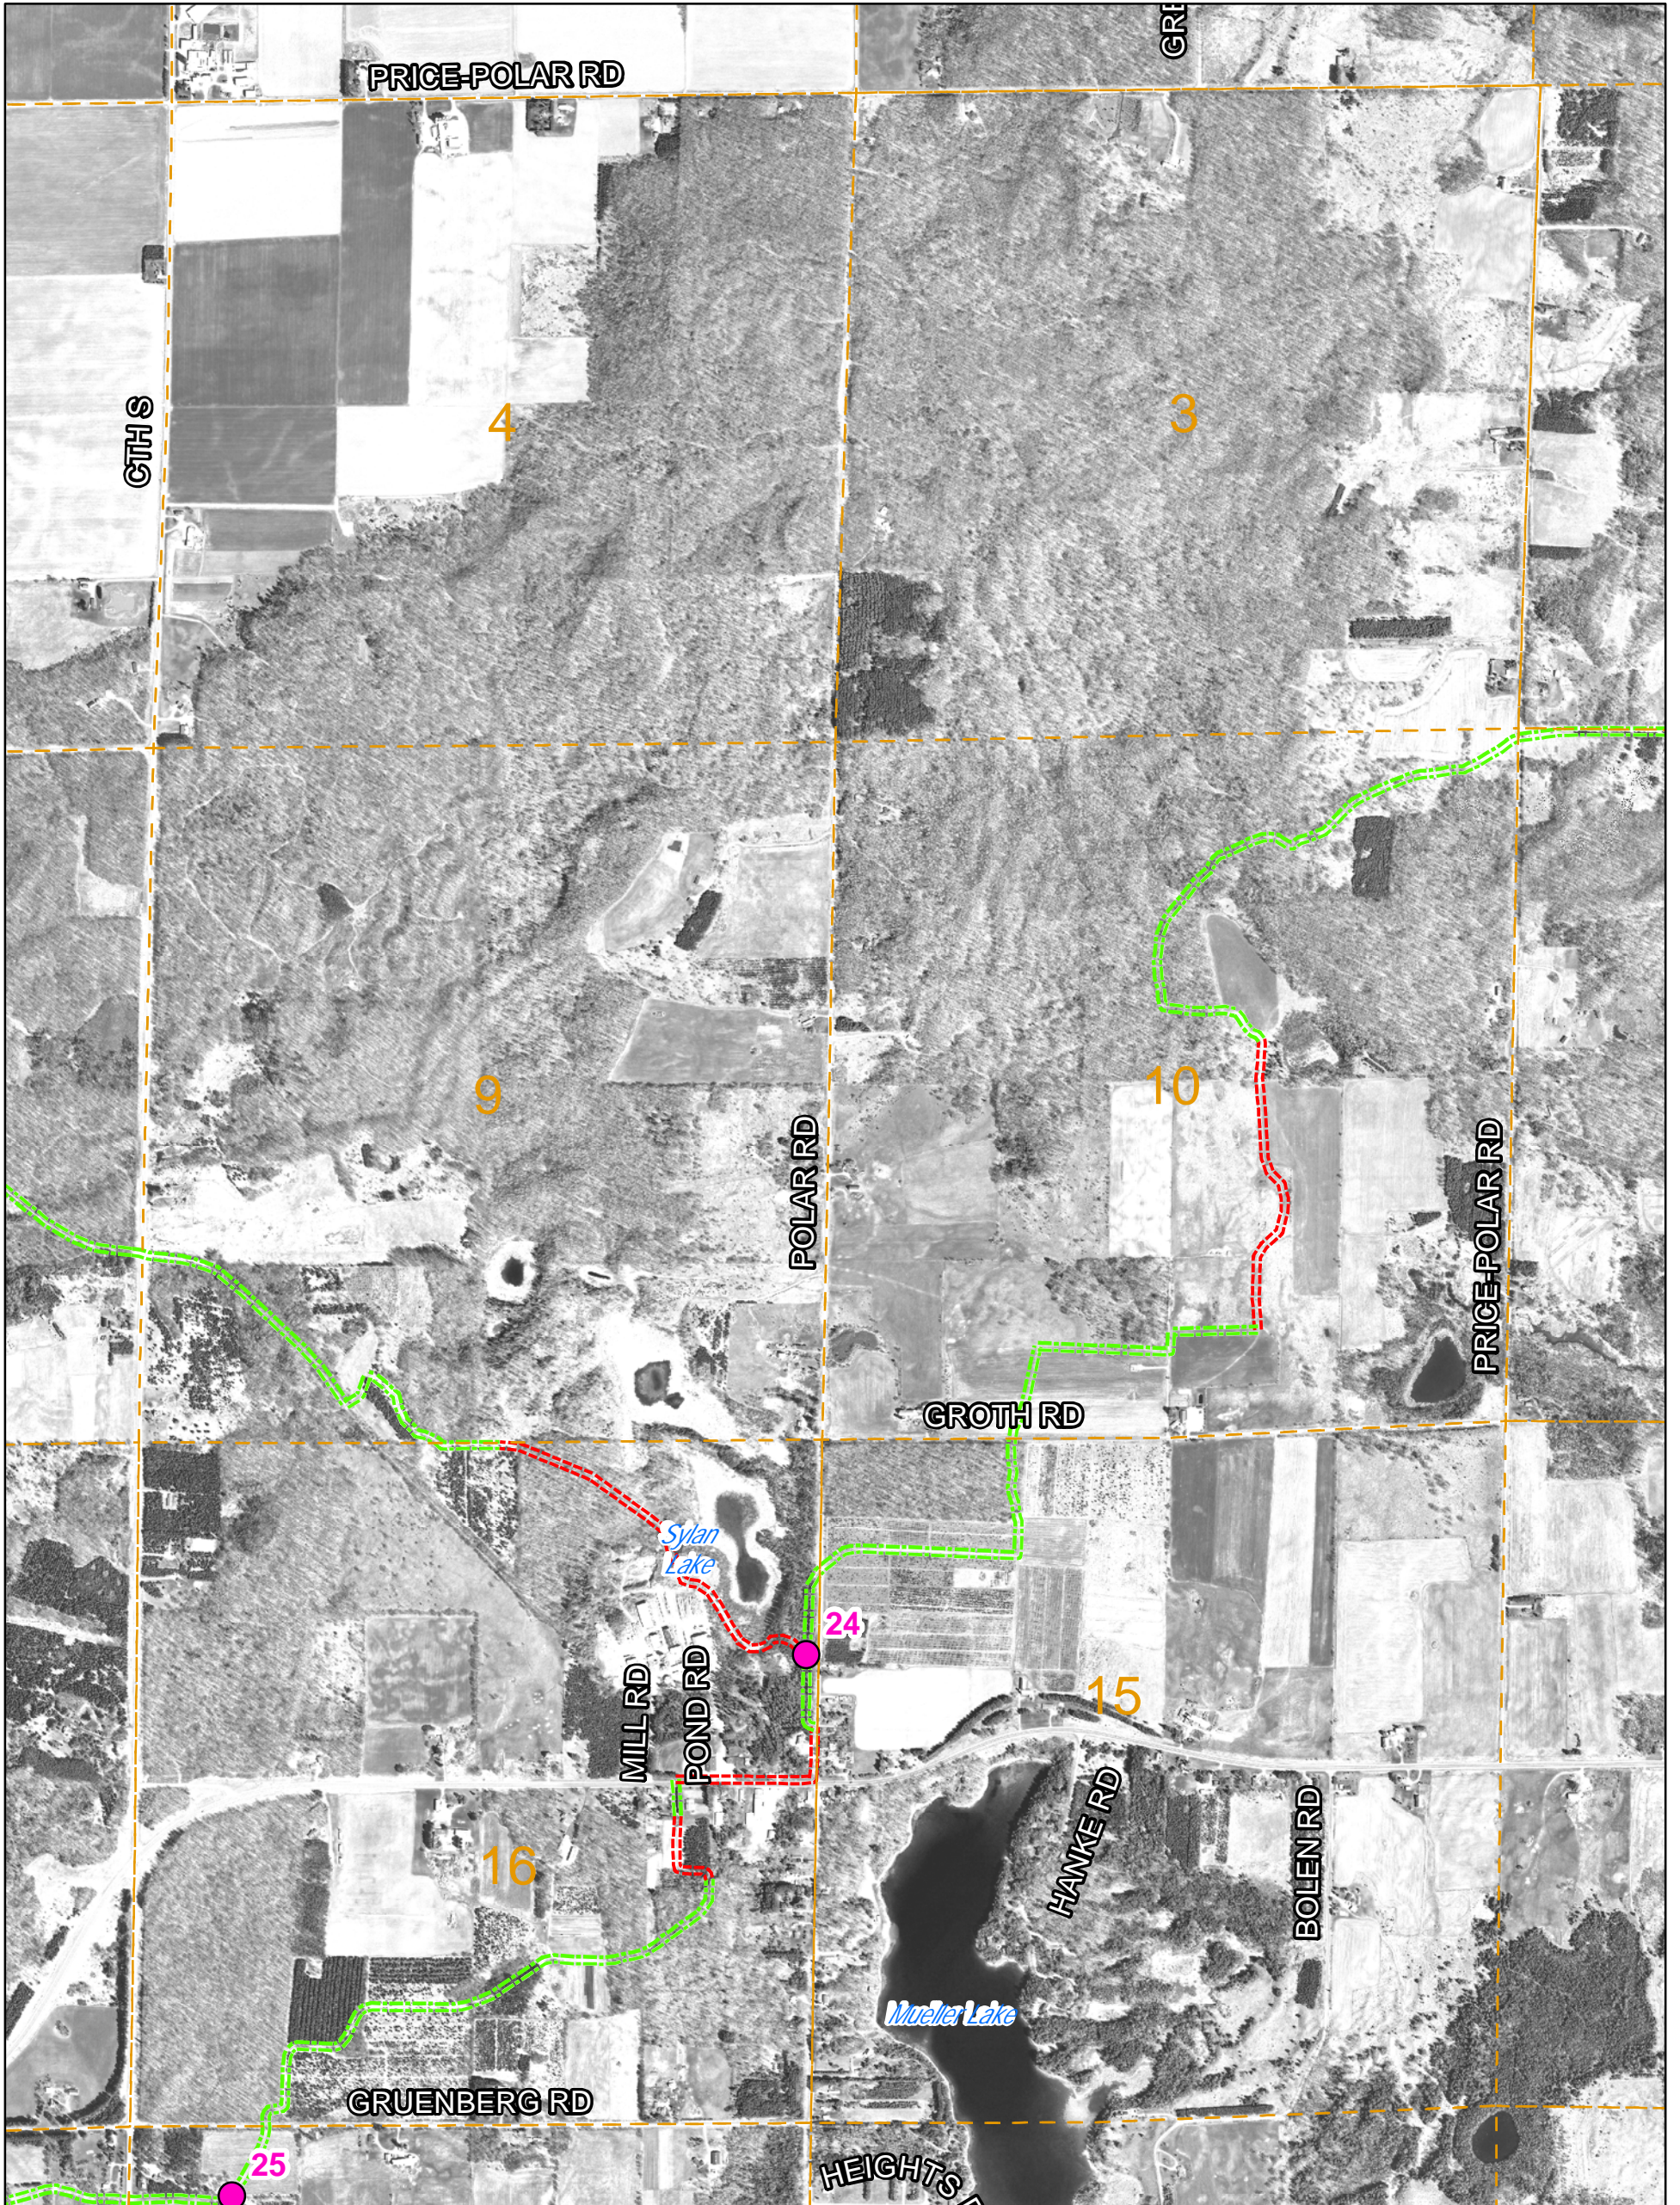

See Page 110

See Page 112

See Page 122

Legend

Snowmobile Trails

Confidence

High

Low

Intersections

1,700 850 0 1,700 Feet