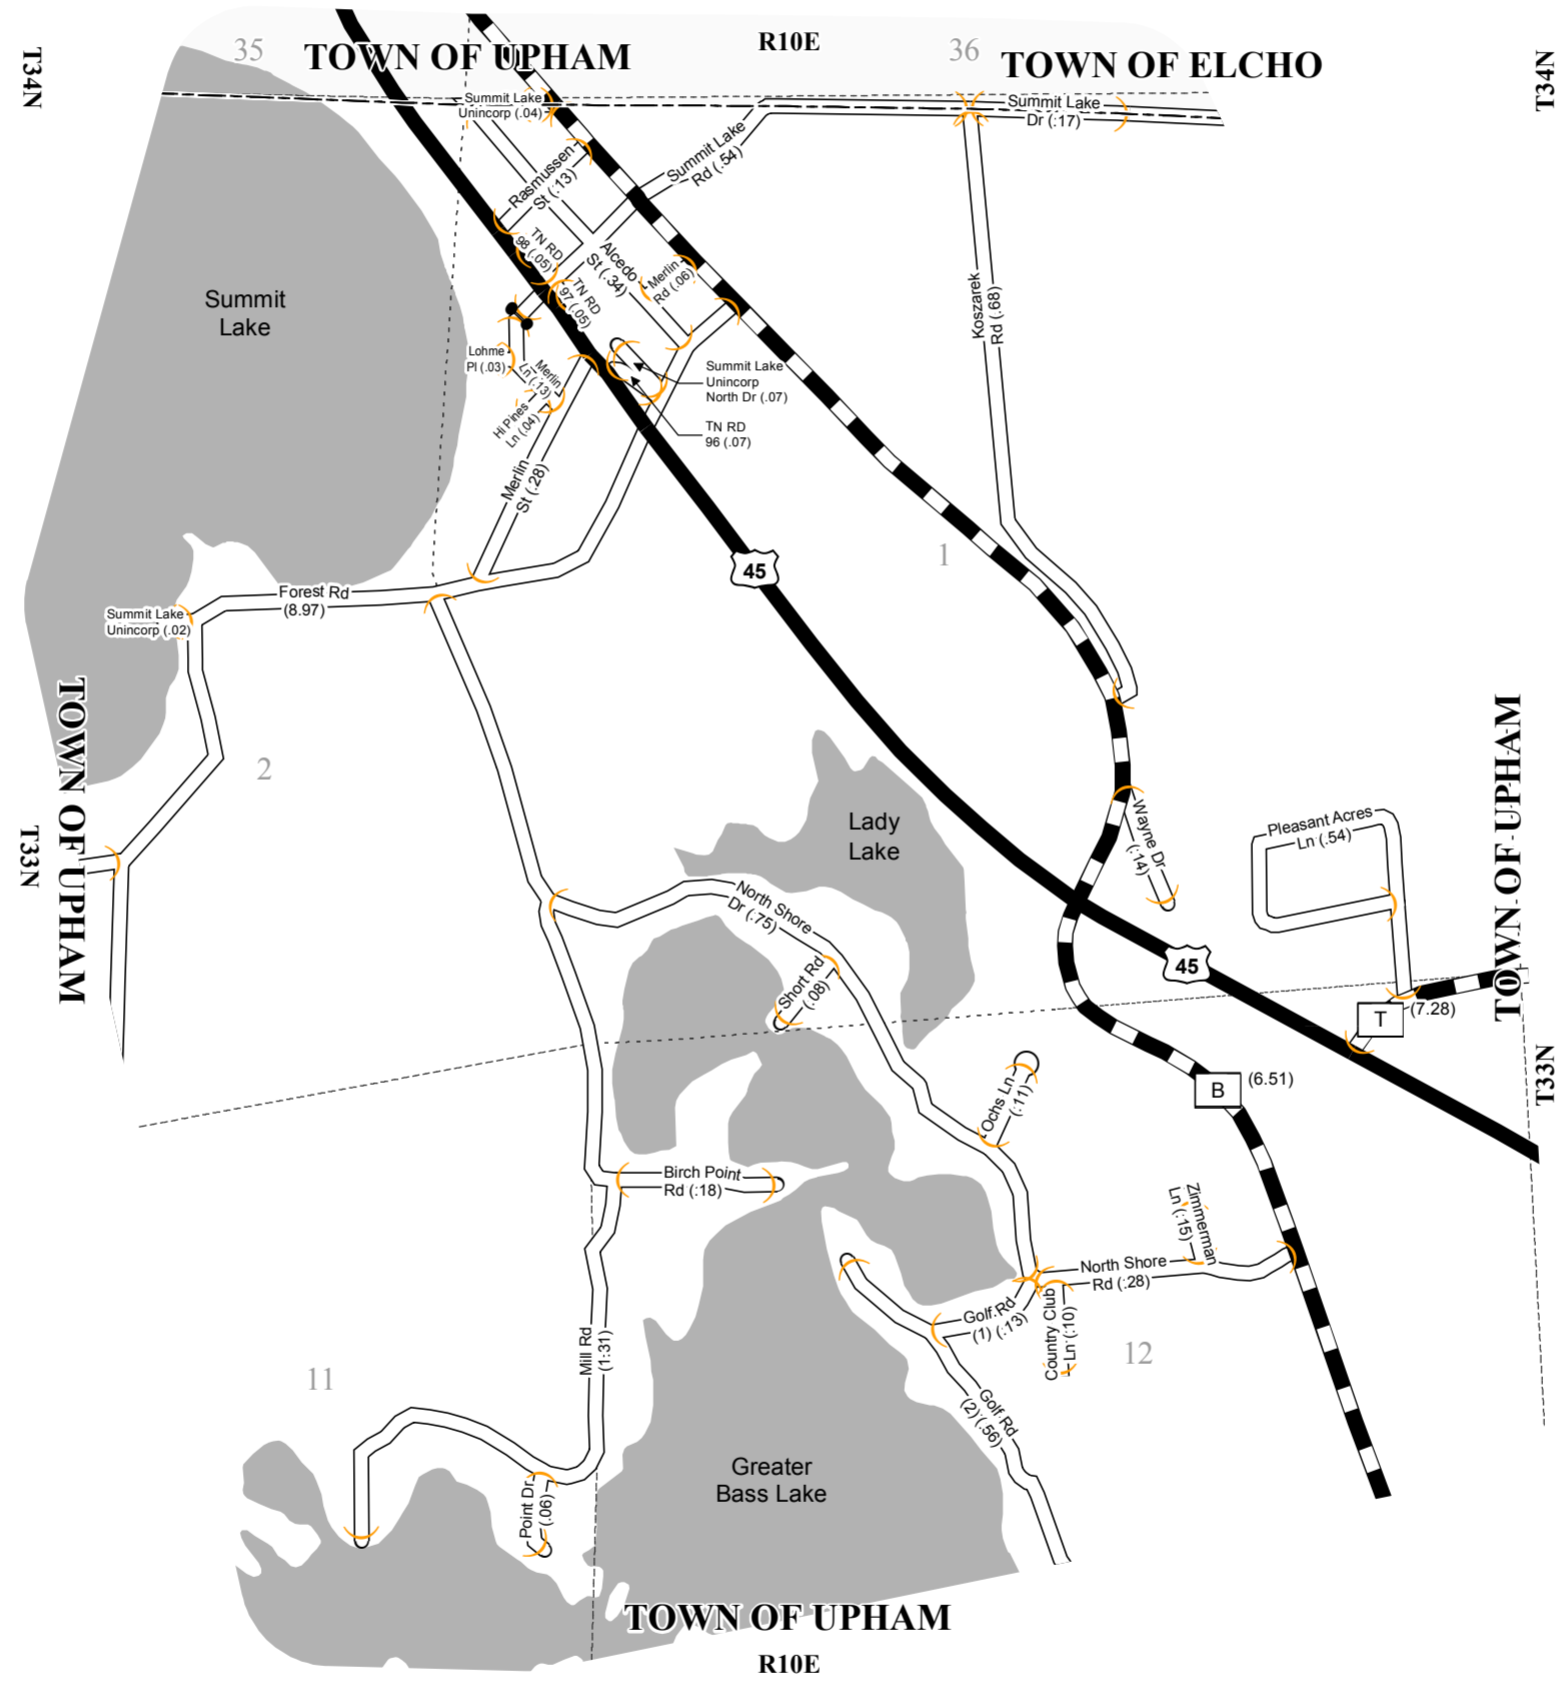

STATE OF WISCONSIN  
 WISCONSIN DEPARTMENT OF TRANSPORTATION  
 TOWN PLAT RECORD

34 - 030B

PART OF TOWN OF  
**UPHAM**  
 COUNTY: LANGLADE

LEGEND:

- County Trunk Highway
- Local Road
- US Highway
- CVT Border
- PLSS Border
- Gate
- Route Identifier

This information contained on this map was created for the official use of the Wisconsin Department of Transportation (WisDOT). Any other use while not prohibited, is the sole responsibility of the user. WisDOT expressly disclaims all liability regarding fitness of use of the information for other than official WisDOT business.